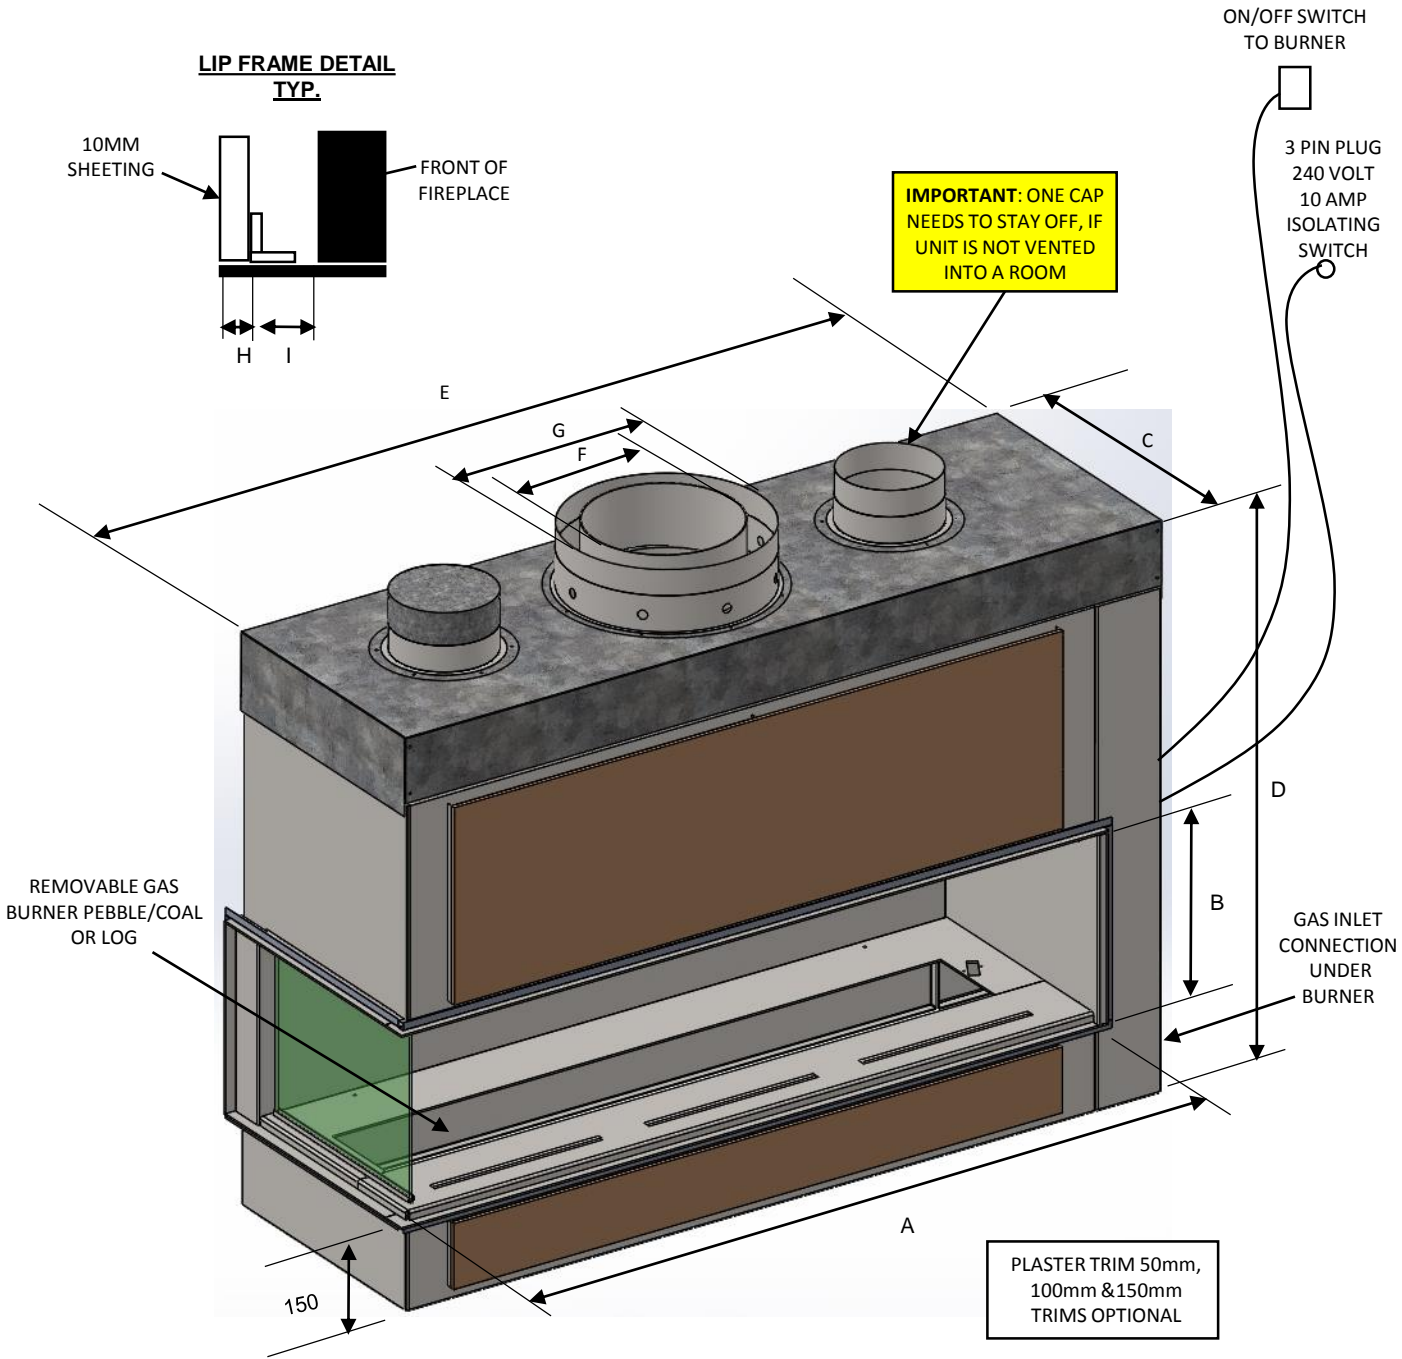

HORIZON

--- FIREPLACES ---

Installation Instructions
Horizon Edge Natural Draft Electronic
Ignition Gas Fireplaces

Installation Instructions Kemlan Natural Draft Horizon Edge

Measurement and Specifications

TWO SIDED WITH SIDE GLASS

TWO SIDED	A	B	C	D	E	F	G	H	I
1100 EDGE	1137	290	405	870	1237	225	275	10	15
1500 EDGE	1545	290	435	1000	1637	250	300	10	15

FRAMING DIMENSIONS

TWO SIDED WITH SIDE GLASS

TWO SIDED	A	B	B*	C
1100 EDGE	1285	420	430	1130
1500 EDGE	1695	450	460	1260

B* INCLUDING 10mm PLASTERBOARD