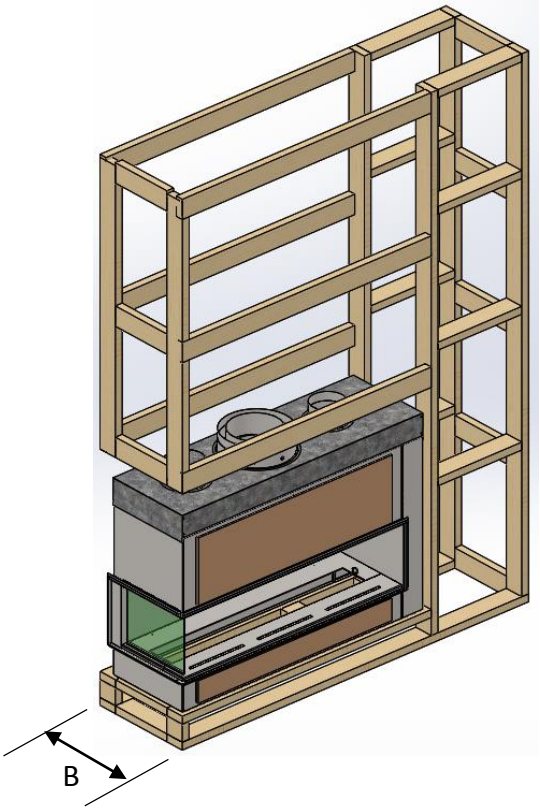

HORIZON

--- FIREPLACES ---

Installation Instructions
Horizon Edge Natural Draft Electronic
Ignition Gas Fireplaces

Installation Instructions Kemlan Natural Draft Horizon Edge

Measurement and Specifications

TWO SIDED WITH SIDE GLASS

TWO SIDED	A	B	C	D	E	F	G	H	I
1100 EDGE	1137	290	405	870	1237	225	275	10	15
1500 EDGE	1545	290	435	1000	1637	250	300	10	15

FRAMING DIMENSIONS

TWO SIDED WITH SIDE GLASS

TWO SIDED	A	B	B*	C
1100 EDGE	1285	420	430	1130
1500 EDGE	1695	450	460	1260

B* INCLUDING 10mm PLASTERBOARD