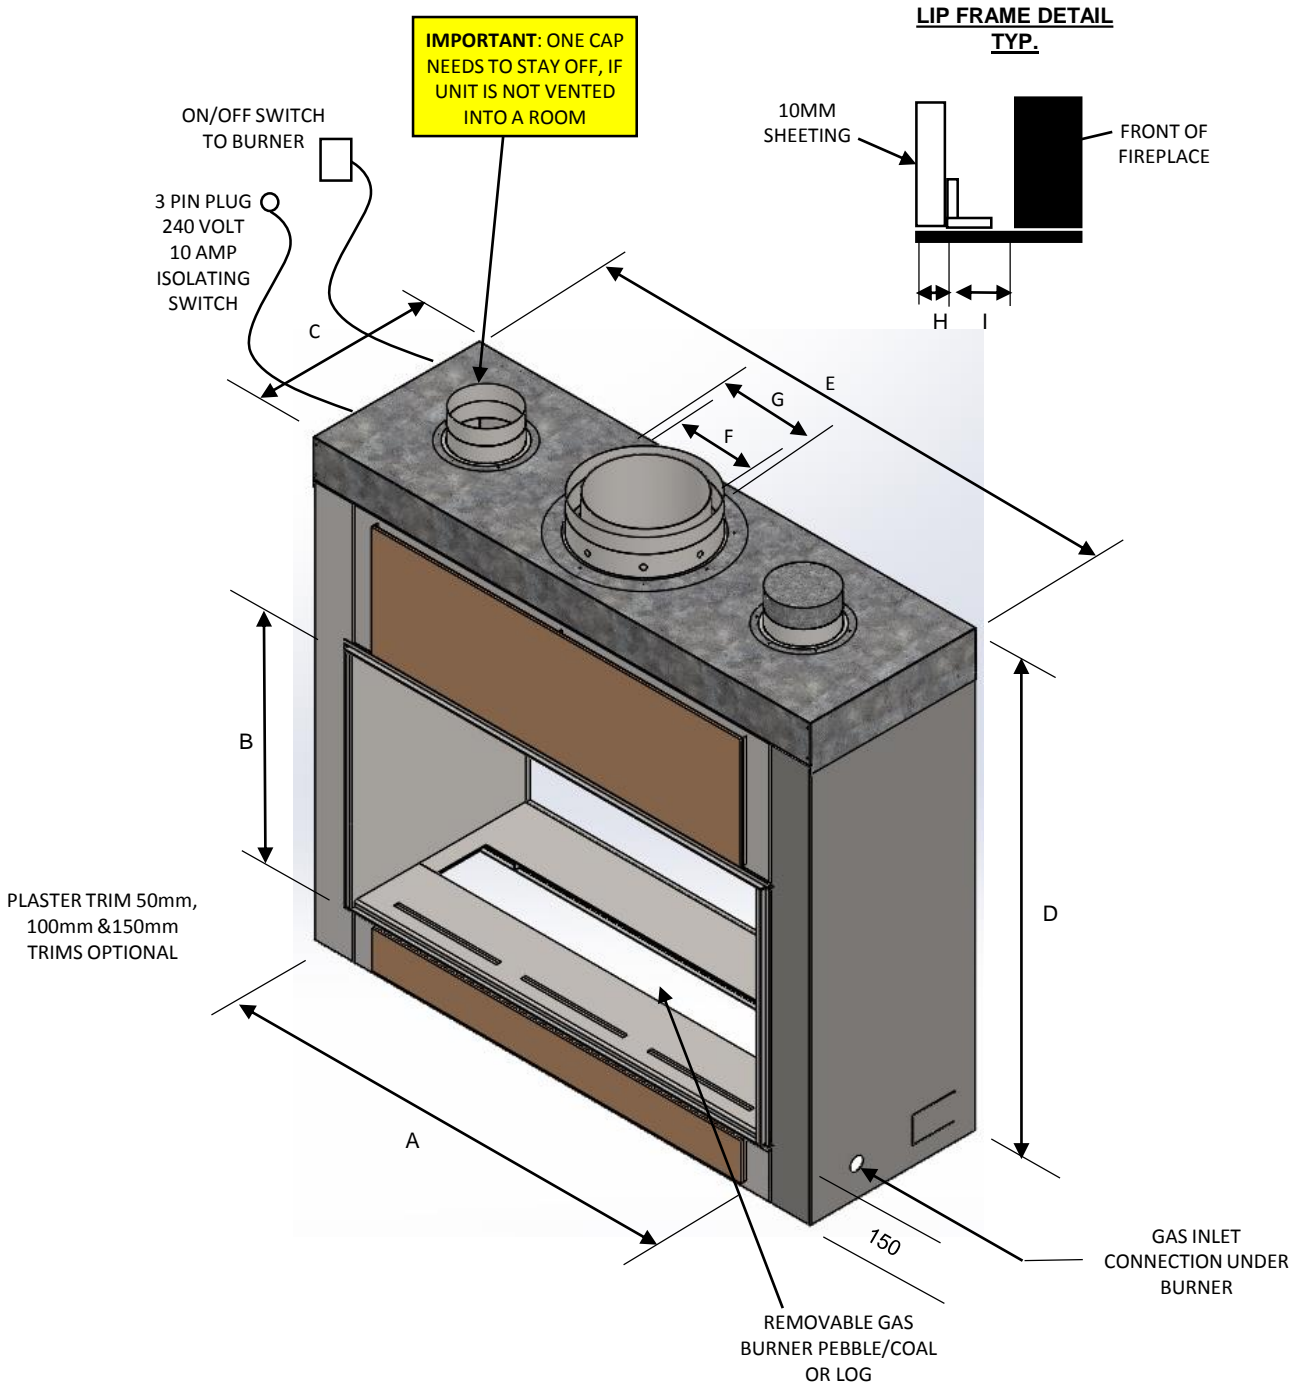

HORIZON

--- FIREPLACES ---

Installation Instructions
Horizon View Natural Draft Electronic
Ignition Gas Fireplaces

Measurement and Specifications

DOUBLE SIDED WITH REAR GLASS

DOUBLE SIDED	A	B	C	D	E	F	G	H	I
1100 VIEW	1100	600	450	1182	1345	250	300	10	15

FRAMING DIMENSIONS

DOUBLE SIDED WITH REAR GLASS

DOUBLE SIDED	A	B	B*	C
1100 VIEW	1395	480	500	1442

B* INCLUDING 10mm PLASTERBOARD