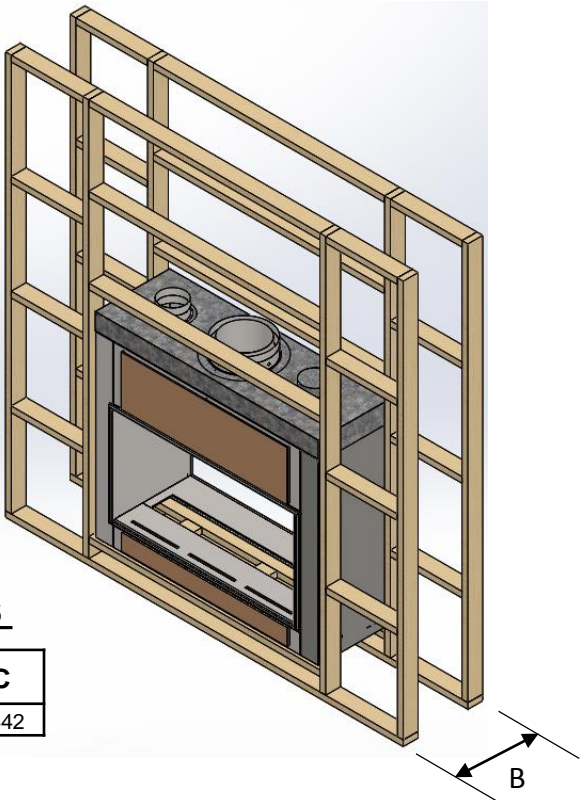

HORIZON

--- FIREPLACES ---

Installation Instructions
Horizon View Natural Draft Electronic
Ignition Gas Fireplaces

Measurement and Specifications

DOUBLE SIDED WITH REAR GLASS

DOUBLE SIDED	A	B	C	D	E	F	G	H	I
1100 VIEW	1100	600	450	1182	1345	250	300	10	15

FRAMING DIMENSIONS

DOUBLE SIDED WITH REAR GLASS

DOUBLE SIDED	A	B	B*	C
1100 VIEW	1395	480	500	1442

B* INCLUDING 10mm PLASTERBOARD