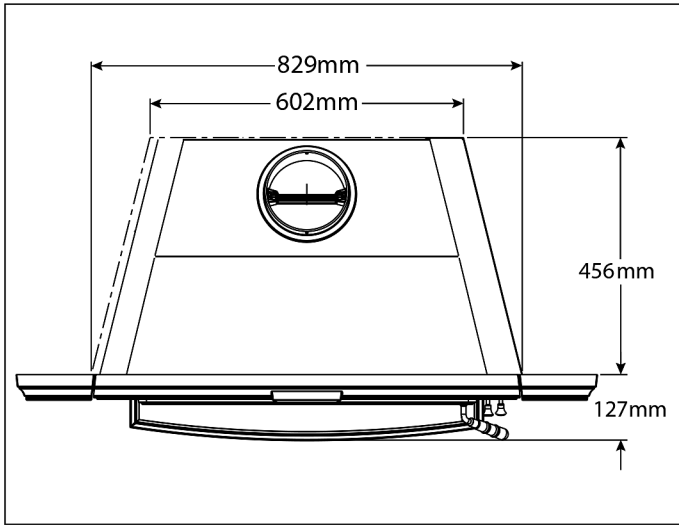

7 Dimensions

NOTE: Flue Collar size is 152mm diameter (ID)

Top View

Overall Sizes	A	B
Metal Surround w/Cast Trim-STD	1080mm	762mm
Metal Surround w/Standard Trim-STD	1092mm	787mm

Side View With Optional Flue Adapter