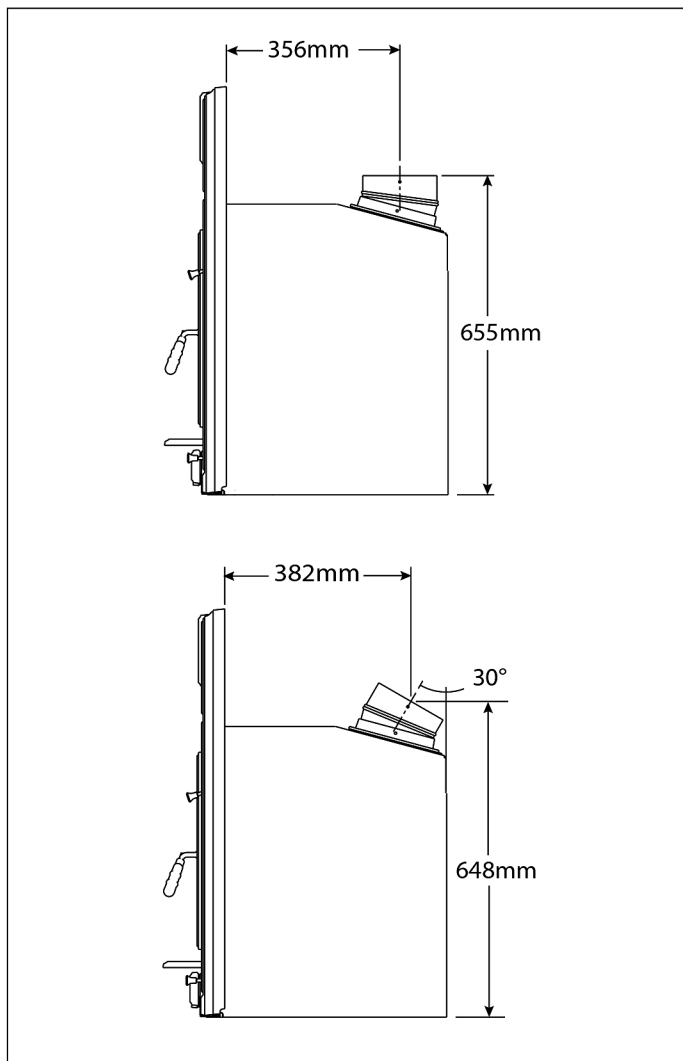

7 Dimensions

NOTE: Flue Collar size is 152mm diameter (ID)

Top View

Overall Sizes	A	B
Metal Surround w/Cast Trim-STD	1080mm	762mm
Metal Surround w/Standard Trim-STD	1092mm	787mm

Side View With Optional Flue Adapter

Side View Without Optional Flue Adapter