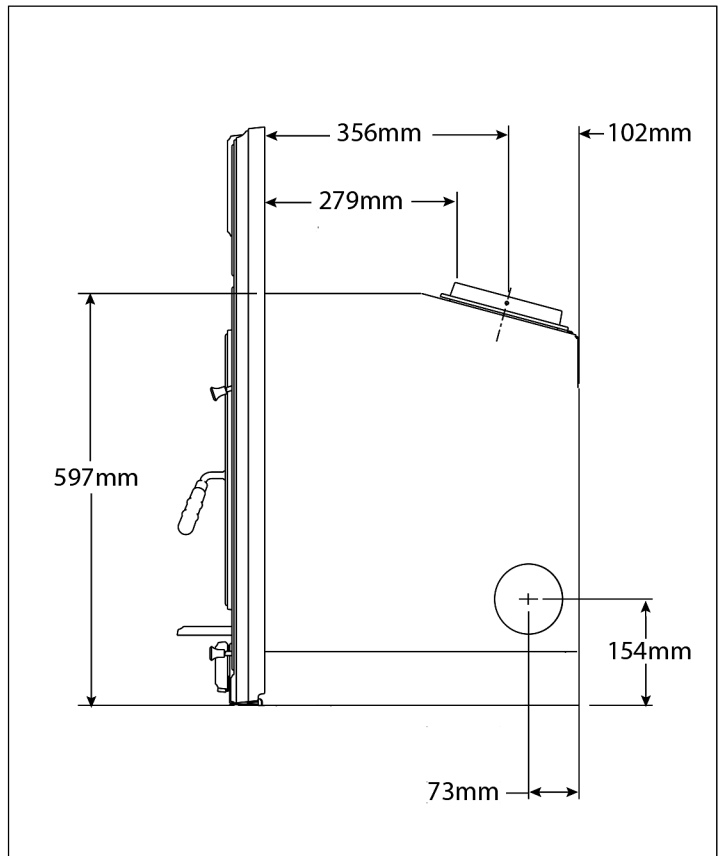

7 Dimensions

NOTE: Flue Collar size is 152mm diameter (ID)

Top View

Overall Sizes	A	B
Metal Surround w/Cast Trim-STD	1080mm	762mm
Metal Surround w/Standard Trim-STD	1092mm	787mm

Side View With Optional Flue Adapter

Side View Without Optional Flue Adapter