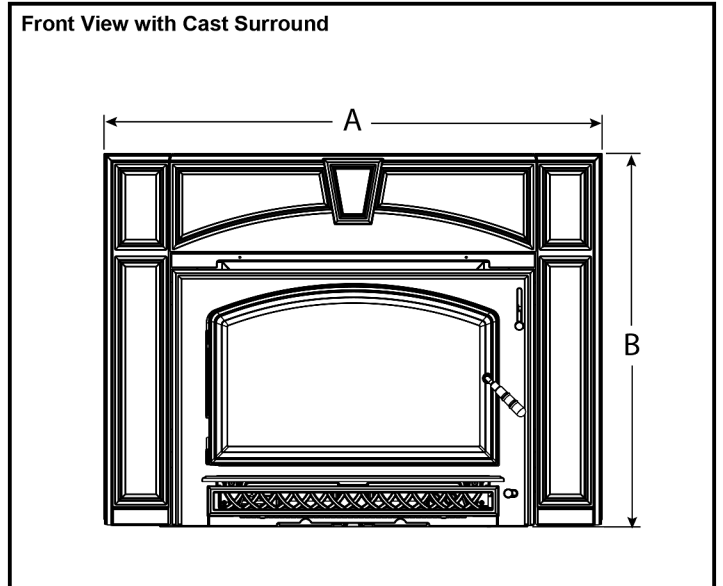

7 Dimensions

NOTE: Flue Collar size is 152mm diameter (ID)

Top View

Overall Sizes	A	B
Metal Surround w/Cast Trim-STD	1080mm	762mm
Metal Surround w/Standard Trim-STD	1092mm	787mm

Side View With Optional Flue Adapter

Side View Without Optional Flue Adapter