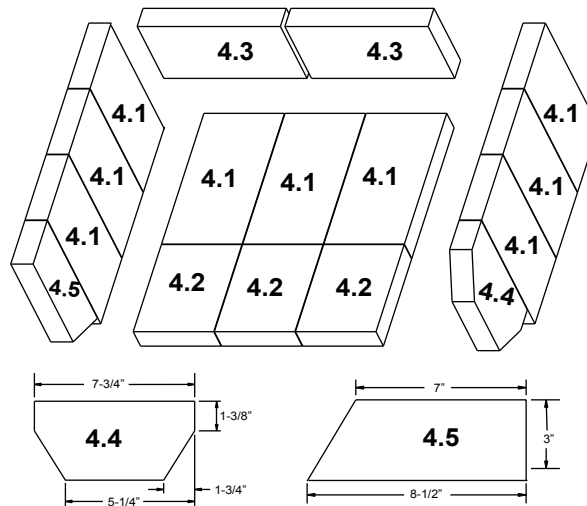

IMPORTANT: THIS IS DATED INFORMATION. When requesting service or replacement parts for your appliance please provide model number and serial number. All parts listed in this manual may be ordered from an authorized dealer.

**Stocked
at Depot**

ITEM	DESCRIPTION	COMMENTS	PART NUMBER	
1	Convection Air Channel - Retain Original Serial Number		SRV7039-107	
2	Flue Collar		SRV7000-302	Y
3	Panel Assembly, Side, Left		SRV7039-003	

#4 Brick Assembly

4	Brick Assembly - Complete Set		SRV7039-007	
4.1	Brick, 9 x 4-1/2 x 1-1/4"	Qty. 9 Req.		
4.2	Brick, 5 3/4 x 4-1/2 x 1-1/4"	Qty. 3 Req.		
4.3	Brick, 8 x 4-1/2 x 1-1/4"	Qty. 2 Req.		
4.4	Brick, see diagram	Qty. 1 Req.		
4.5	Brick, see diagram	Qty. 1 Req.		
	Brick, Uncut	Pkg of 1	832-0550	
		Pkg of 6	832-3040	
5	Tube Support Rack		SRV7039-108	
6	Brick Retainer		7033-149	
7	Ceramic Fiber Blanket, 1/2" Thick		832-3390	Y
8	Baffle Board, 8-1/8 in. W x 13 in. H	Pkg of 2	SRV7039-111	Y
9	Pedestal Riser		7033-207	
10	Pedestal Base		7033-163	
11	Strip, Oak Trim	No longer available	832-0560	
12	Rear Channel Assembly		SRV7039-001	
13	Tube Channel Assembly - Manifold Tubes		SRV7039-004	Y
14	Panel Assembly, Side, Right		SRV7039-002	
15	Tube Channel Top - Access Cover		SRV7039-114	
	Component Pack		7039-011	

Additional service part numbers appear on following page.