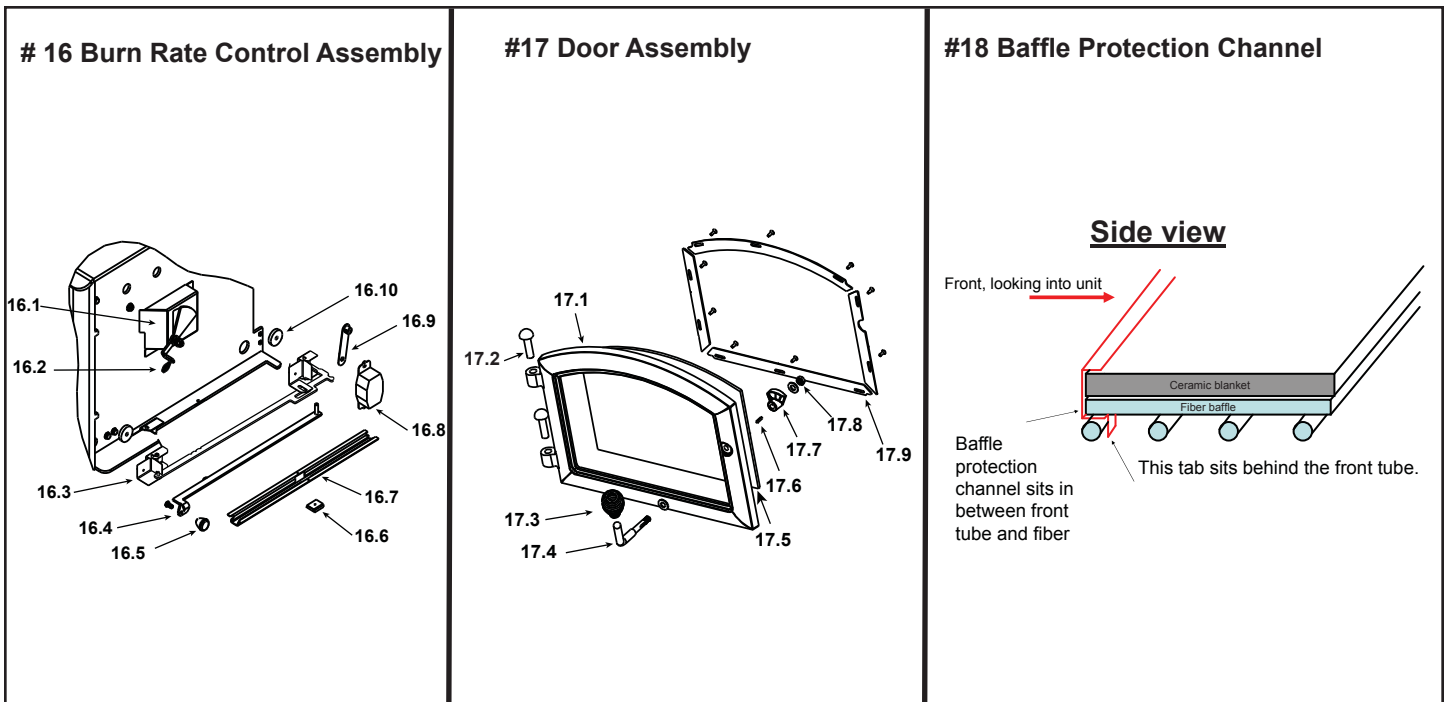

IMPORTANT: THIS IS DATED INFORMATION. When requesting service or replacement parts for your appliance please provide model number and serial number. All parts listed in this manual may be ordered from an authorized dealer.

Stocked at Depot

ITEM	DESCRIPTION	COMMENTS	PART NUMBER	
16.1	Burn Rate Control Assembly	21M-ACC-AU	7039-016	
		21M-ACC-NZ	SRV7039-023	
16.2	Spring Handle, 1/4" Black		SRV7000-614	Y
16.3	Timer Air Control Assembly		SRV7039-021	Y
16.4	Rear Air Control Arm Assembly		SRV7039-006	
16.5	Start-Up Control Knob		SRV7000-343	
16.6	Latch, Magnet - for Air Control		229-0631	
16.7	Air Control Rod Guide		7033-210	
16.8	Timer (Only) Replacement Assembly		SRV480-1940	Y
16.9	Timer Arm Assembly		7033-034	Y
16.10	Door Gasket - Front Air Timer Door		7033-282	Y
17.1	Door Assembly	Black	SRV7039-008	
17.2	Hinge Pins, 1/2"	Black	7000-606/2	
17.3	Spring Handle, 1/2", Black		SRV7000-613	Y
17.4	Door Handle Only		SRV430-1131	
17.5	Glass Assembly - 14-1/8 in. W x 9-13/16 in. H		SRV7000-013	Y
17.6	Key, Cam Latch		SRV430-1151	
17.7	Cam Latch		SRV430-1141	
17.8	Nut, Locking Door Handle	Pkg of 24	226-0100/24	Y
17.9	Frame, Glass, Top		GL-FRM-21M	
18	Baffle Protection Channel		SRV7039-144	Y

Additional service part numbers appear on following page.