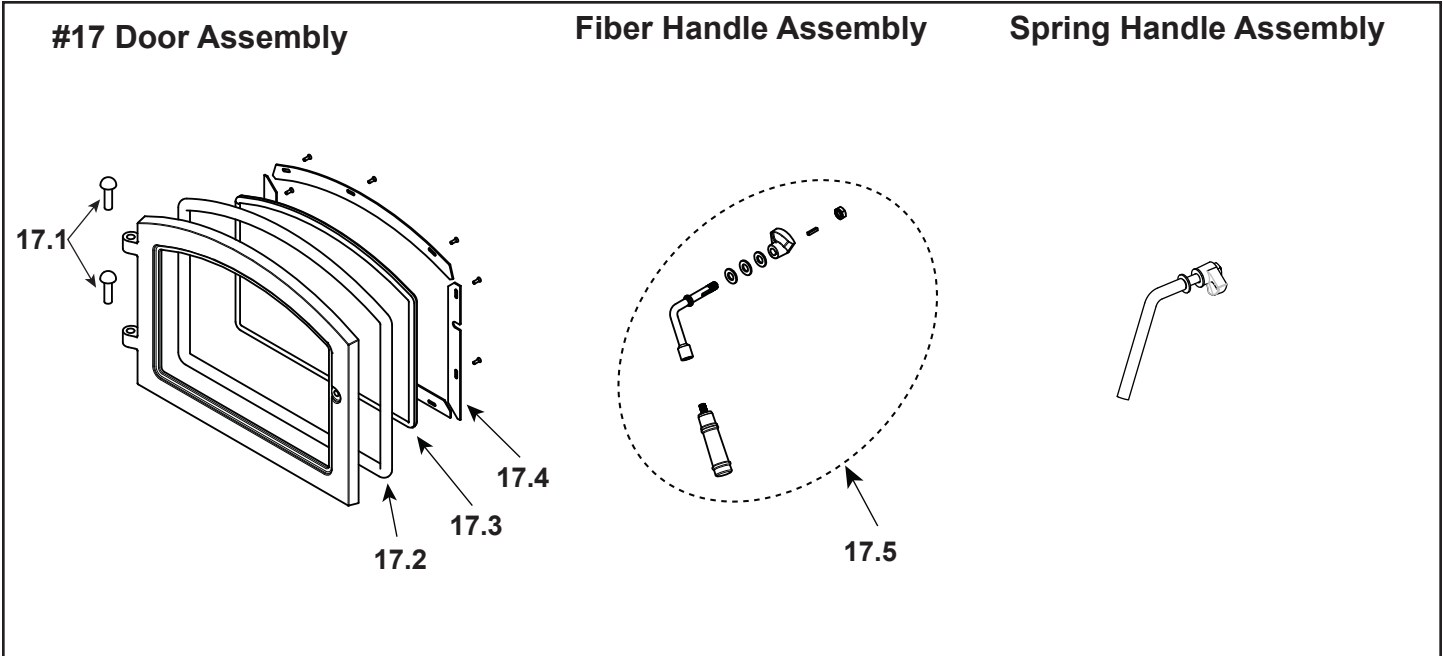

IMPORTANT: THIS IS DATED INFORMATION. Parts must be ordered from a dealer or distributor. **Hearth and Home Technologies does not sell directly to consumers.** Provide model number and serial number when requesting service parts from your dealer or distributor.

Stocked at Depot

ITEM	DESCRIPTION	COMMENTS	PART NUMBER	
17	Door Assembly	Black	DR-31/43BK-FH	
17.1	Hinge Pins, 1/2"	Black (Pkg of 2)	7000-606/2	
17.2	Rope, Door, 3/4" X 84" - Field Cut to Size	7 Ft	832-1680	Y
17.3	Door Glass Assembly - 15-1/2 in. W x 13-3/8 in H		7000-012	Y
	Gasket, Glass Tape - Field Cut to Size	5 Ft	832-0460	Y
17.4	Glass Frame Set	4 Pieces	832-0350	
17.5	Door Handle Assembly	Spring	832-0540	Y
	Cam Latch		SRV430-1141	
	Key, Cam Latch		SRV430-1151	
	Nut, Locking Door Handle	Pkg of 24	226-0100/24	Y
	Screw, Flat Head Philips 8-32 X 1/2	Pkg of 10	832-0860	Y
	Washer, Sae, 3/8	Pkg of 3	832-0990	Y

18	Baffle Protection Channel		SRV7033-298	

Additional service part numbers appear on following page.