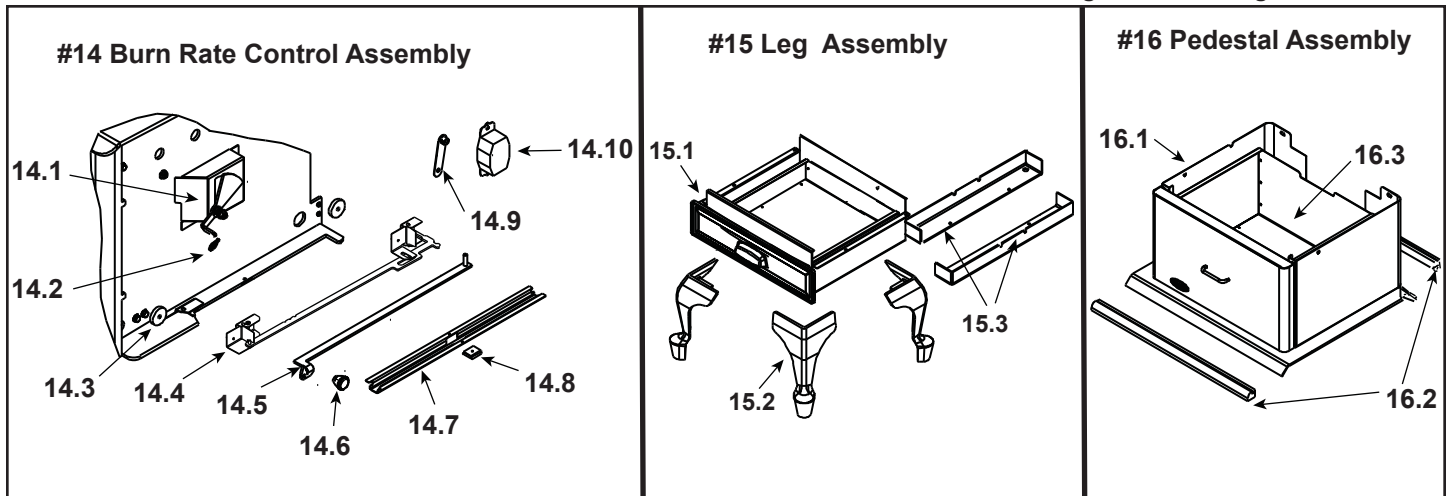

Beginning Manufacturing Date: Sept 2006
Ending Manufacturing Date: Dec 2016

IMPORTANT: THIS IS DATED INFORMATION. Parts must be ordered from a dealer or distributor. **Hearth and Home Technologies does not sell directly to consumers.** Provide model number and serial number when requesting service parts from your dealer or distributor.

Stocked at Depot

ITEM	DESCRIPTION	COMMENTS	PART NUMBER	
14.1	Burn Rate Control Assembly		7033-033	Y
14.2	Spring Handle, Air Control 1/4"	Black (Qty 1)	SRV7000-614	Y
14.3	Door Gasket - Front Air Timer Door		7033-282	Y
14.4	Timer Air Control Assembly		SRV7033-064	Y
14.5	Rear Air Control Arm Assembly		7033-035	Y
14.6	Start-Up Control Knob		SRV7000-343	
14.7	Air Control Rod Guide		7033-210	
14.8	Latch, Magnet	For Air Control	SRV229-0631	
14.9	Timer Arm Assembly		7033-034	Y
14.10	Timer (Only) Replacement Assembly		SRV480-1940	Y
15.1	Ash Pan Assembly		7033-008	
	Ash Pan Leg - ARS		SRV7033-050	
15.2	Legs, Queen Anne	Black	831-1240	
		No longer available	831-1250	
		Nickel	LEGS-QANL	
15.3	Leg Mount Brackets	Pkg of 2	SRV7033-183	
	Pedestal	For Air Control	PED-3143	
16.1	Pedestal Assembly		7033-013	
16.2	Strip, Oak Trim	No longer available	832-0560	
	Door Assembly - ARS		SRV7033-015	Y
	Ash Pan Door Handle - ARS		SRV7033-274	
16.3	Ashpan Assembly		7033-010	
	Component Pack (Includes Gasket for Ash Removal, Magnet and Fasteners)	Leg	7033-048	
		Pedestal	7033-045	
	Gasket - ARS		SRV7033-296	Y
	Latch, Handle Assembly - ARS		SRV7033-047	Y
	Magnet Round		SRV7000-140	Y

Additional service part numbers appear on following page.