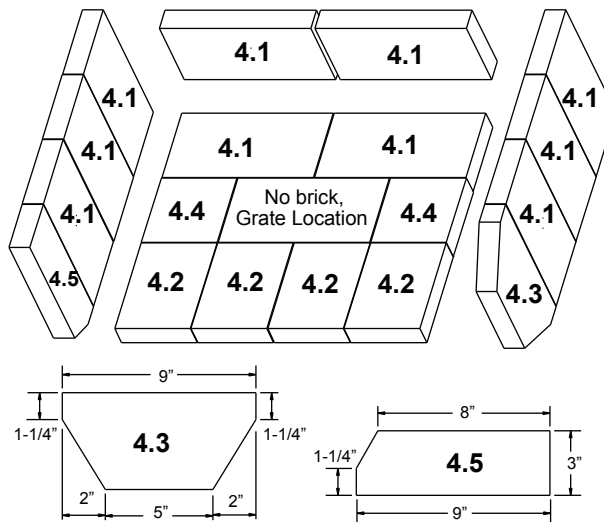

**Stocked  
at Depot**

ITEM	DESCRIPTION	COMMENTS	PART NUMBER
1	Air Channel, Convection w/Bracket (Retain Original SN Label)		SRV7033-144
2	Air Supply Back		SRV7033-134
3	Panel Assembly, Side, Left		7033-038

### #4 Brick Set Assembly

4	Brick Assembly - Complete Set	Pkg of 18	SRV7033-032	
4.1	Brick, 9 x 4-1/2 x 1-1/4"	Qty. 10 Req.		
4.2	Brick, 6 x 4-1/2 x 1-1/4"	Qty. 4 Req.		
4.3	Brick, 9 x 4-1/2 x 1-1/4" w/angles, see diagram	Qty. 1 Req.		
4.4	Brick, 4-1/2 x 4-1/2 x 1-1/4"	Qty. 2 Req.		
4.5	Brick, 9 x 3 x 1-1/4" w/angle, see diagram	Qty. 1 Req.		
	Brick, Uncut	Pkg of 1	832-0550	
		Pkg of 6	832-3040	
5	Tube Support Rack		7033-148	
6	Brick Retainer		7033-149	
7	Ceramic Fiber Blanket, 1/2" Thick (19" W x 13-3/4" H)		832-3390	Y
8	Baffle Board - 9-1/2 in W x 13-3/4 in H	Pkg of 2	SRV7033-209	Y
9	Rear Channel Assembly		7033-002	Y
10	Access Cover		SRV7038-196	
	Handle, Access Cover		SRV7038-197	
11	Panel Assembly, Side, Right		7033-037	
12	Tube Channel Top - Tube Channel Access Cover		SRV7033-237	
13	Tube, Channel Assembly	Manifold Tubes	SRV7033-023	Y