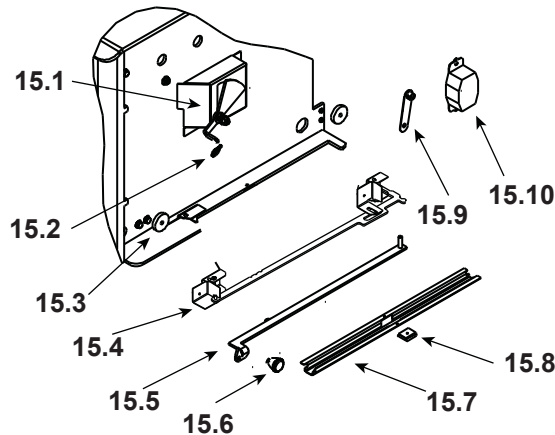

**Stocked
at Depot**

ITEM	DESCRIPTION	COMMENTS	PART NUMBER	
1	Air Channel, Convection w/Bracket - Retain original serial # label		SRV7033-144	
2	Air Supply Back		SRV7033-134	
3	Flue Collar		SRV7000-302	Y
4	Panel Assembly, Side, Left		7037-007	
5	Rear Air Channel Assembly		7033-002	Y
6	Ceramic Fiber Blanket, 1/2 " Thick	15 1/2" x 19 1/2"	832-3390	Y
7	Tube Support Rack		7033-148	
8	Baffle Fiber Board - 9-1/2" W x 15-3/4" H	Qty: 2	SRV7037-112	Y
9	Brick Retainer		7033-149	
10	Tube, Channel Assembly	Manifold Tubes	SRV7033-023	Y
11	Label, Burn Rate Air Control		SRV7033-160	
12	Label, Start-Up Air Control, Acc		SRV7033-166	
13	Panel Assembly, Right Side		7037-006	
14	Tube Channel Access Cover (Top)		SRV7033-237	

#15 Burn Rate Control & Associated Parts

15.1	Burn Rate Control Assembly		7037-004	Y
15.2	Spring Handle, 1/4", Black		SRV7000-614	Y
15.3	Door Gasket - Front Air Timer Door		7033-282	Y
15.4	Timer Air Control Assembly		SRV7037-021	Y
15.5	Rear Air Control Arm Assembly		7037-005	Y
15.6	Knob - Start-Up Control Knob		SRV7000-343	
15.7	Air Control Rod Guide		7033-210	
15.8	Latch, Magnet - For Air Control		229-0631	
15.9	Timer Arm Assembly		7033-034	Y
15.10	Timer (Only) Replacement Assembly		SRV480-1940	Y

Stocked at Depot

ITEM	DESCRIPTION	COMMENTS	PART NUMBER	
16	Brick Assembly, Complete Set	Pkg of 20	SRV7037-003	
16.1	Brick, 9 x 4.5 x 1.25"	Qty. 12 Reg.		
16.2	Brick, 6 x 4.5"	Qty. 4 Reg.		
16.3	Brick, 9 x 4.5" with angle	Qty. 1 Reg.		
16.4	Brick, 9 x 3" with angle	Qty. 1 Reg.		
16.5	Brick, small	Qty. 2 Reg.		
	Brick, Uncut	Pkg of 1	832-0550	
		Pkg of 6	832-3040	
#17 Pedestal Assembly				
17.1	Pedestal Riser		7033-207	
17.2	Pedestal Base		7033-163	
17.3	Strip, Oak Trim	No longer available	832-0560	