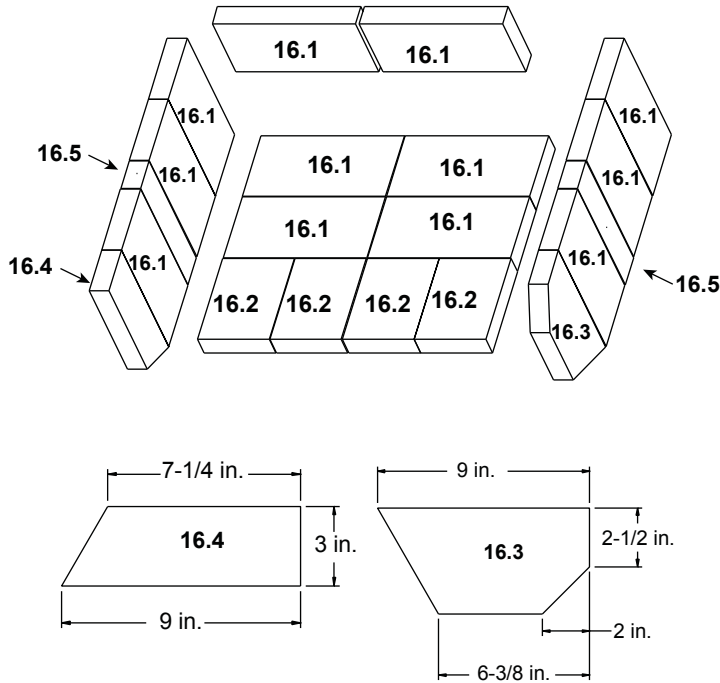

#16 Brick Set Assembly