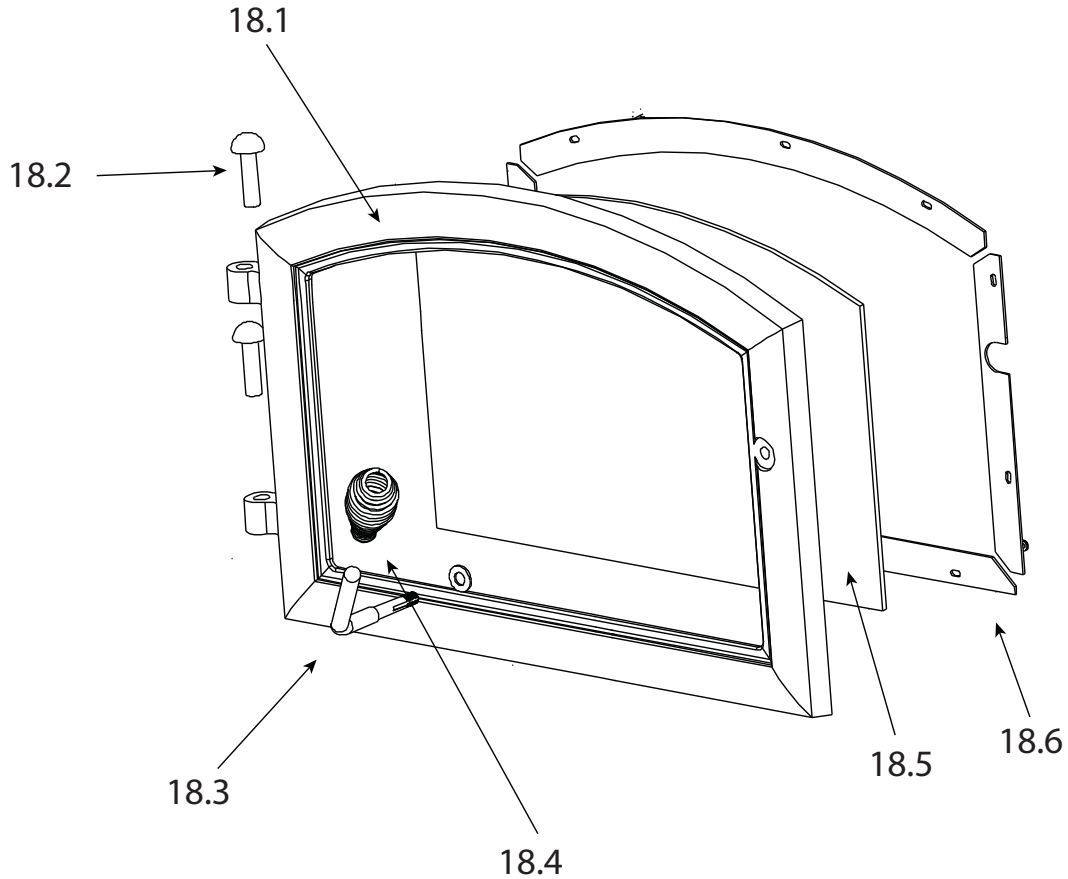

#18 Door Assembly

IMPORTANT: THIS IS DATED INFORMATION. Parts must be ordered from a dealer or distributor. **Hearth and Home Technologies does not sell directly to consumers.** Provide model number and serial number when requesting service parts from your dealer or distributor.

Stocked at Depot

ITEM	DESCRIPTION	COMMENTS	PART NUMBER	
18.1	Door Assembly	Black	DR-31/43BK-FH	
18.2	Hinge Pins, 1/2", Black		7000-606/2	
18.3	Door Handle Assembly		832-0540	
	Cam Latch		SRV430-1141	
	Key, Cam Latch		SRV430-1151	
	Nut, Locking Door Handle	Pkg of 24	226-0100/24	Y
	Door Handle, Formed		SRV430-1131	
18.4	Spring Handle, Door 1/2"	Black	SRV7000-613	Y
18.5	Door Glass Assembly - 15-1/2" W x 13-3/8" H		7000-012	Y
18.6	Glass Frame Set	Qty: 4 Pc	832-0350	
	Gasket, Glass Tape - Field cut to Size	Qty. 5 Ft. Req.	832-0460	Y
	Rope, Door, 3/4" x 84" - Field cut to Size	Qty. 7 Ft. Req.	832-1680	Y

Additional service part numbers appear on following page.