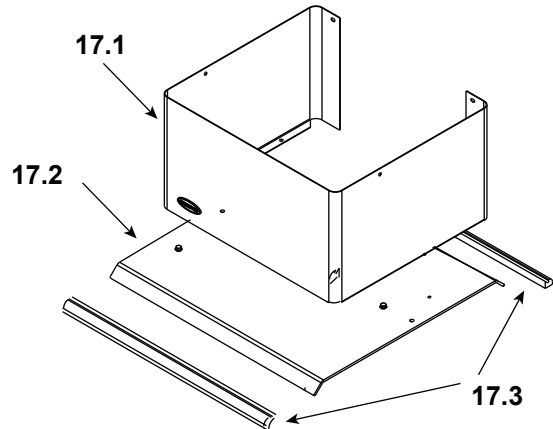

#17 Pedestal Assembly

IMPORTANT: THIS IS DATED INFORMATION. Parts must be ordered from a dealer or distributor. **Hearth and Home Technologies does not sell directly to consumers.** Provide model number and serial number when requesting service parts from your dealer or distributor.

Stocked at Depot

ITEM	DESCRIPTION	COMMENTS	PART NUMBER	
16	Brick Assembly, Complete Set	Pkg of 20	SRV7037-003	
16.1	Brick, 9 x 4.5 x 1.25"	Qty. 12 Reg.		
16.2	Brick, 6 x 4.5"	Qty. 4 Reg.		
16.3	Brick, 9 x 4.5" with angle	Qty. 1 Reg.		
16.4	Brick, 9 x 3" with angle	Qty. 1 Reg.		
16.5	Brick, small	Qty. 2 Reg.		
	Brick, Uncut	Pkg of 1	832-0550	
		Pkg of 6	832-3040	
#17 Pedestal Assembly				
17.1	Pedestal Riser		7033-207	
17.2	Pedestal Base		7033-163	
17.3	Strip, Oak Trim	No longer available	832-0560	

Additional service part numbers appear on following page.