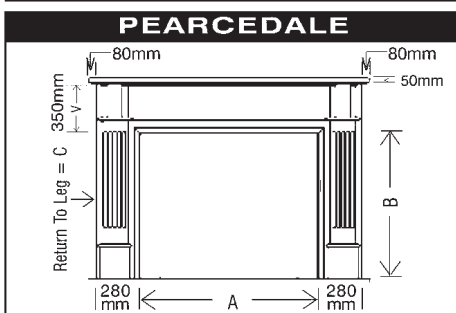

HEAT & GLO 6X TIMBER MANTELS

Unit 6X	Internal Width (A)	Height (B)	Standard Returns
Richmond Mantle			
Square Pattern Fascia	1180mm	980mm	15mm
Classic Fascia	1180mm	1100mm	15mm
3 Sided Metal Flange	1120mm	980mm	5mm
3 Piece Stone Margins	1200mm	980mm	30mm
6 Piece Stone Margins	1200mm	1156mm	100mm
All Other Mantles			
Square Pattern (Not applicable)	N/A	N/A	N/A
Classic	1180mm	1100mm	15mm
3 Sided Metal Flange	1120mm	1100mm	5mm
3 Piece Stone Margin	1200mm </td <td>1130mm</td> <td>30mm</td>	1130mm	30mm
6 Piece Stone Margin	1200mm	1207mm	100mm

Total Shelf Width: _____

Total Width outside leg to outside leg: _____

HEAT & GLO 3X, 5X + i30 TIMBER MANTEL

Unit	Internal Width (A)	Height (B)	Standard Returns	Special Returns
3X 3 sided metal flange	900mm	835mm	5mm	
3X marble margins 3 piece	1000mm	835mm	30mm	
3X marble margins 6 piece	1000mm	835mm	100mm	
3X Pattern Square fascia + flange	1050mm	900mm	15mm	
3X Classic fascia + flange	1050mm	1000mm	15mm	

5X Pattern Square fascia	1050mm	900mm	15mm	
5X Classic fascia	1050mm	1000mm	15mm	
5X 3 sided metal flange	970mm	875mm	5mm	
5X marble margins 3 piece	1075mm	880mm	30mm	
5X marble margins 6 piece	1075mm	880mm	100mm	

I30 Supreme Classic fascia	1050mm	1000mm	15mm	
I30 Supreme Pattern Square fascia	1050mm	900mm	15mm	

Total Shelf Width: _____

Total Width outside leg to outside leg: _____