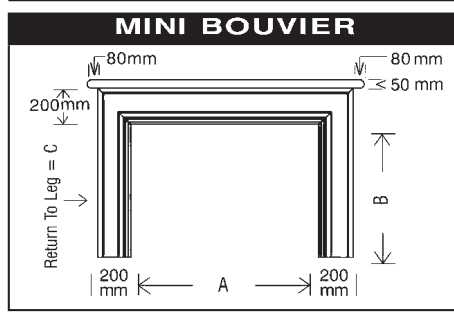

HEAT & GLO 6X TIMBER MANTELS

Unit 6X	Internal Width (A)	Height (B)	Standard Returns
Richmond Mantle			
Square Pattern Fascia	1180mm	980mm	15mm
Classic Fascia	1180mm	1100mm	15mm
3 Sided Metal Flange	1120mm	980mm	5mm
3 Piece Stone Margins	1200mm	980mm	30mm
6 Piece Stone Margins	1200mm	1156mm	100mm
All Other Mantles			
Square Pattern (Not applicable)	N/A	N/A	N/A
Classic	1180mm	1100mm	15mm
3 Sided Metal Flange	1120mm	1100mm	5mm
3 Piece Stone Margin	1200mm </td <td>1130mm</td> <td>30mm</td>	1130mm	30mm
6 Piece Stone Margin	1200mm	1207mm	100mm

Total Shelf Width: _____

Total Width outside leg to outside leg: _____

HEAT & GLO 3X, 5X + i30 TIMBER MANTEL

Unit	Internal Width (A)	Height (B)	Standard Returns	Special Returns
3X 3 sided metal flange	900mm	835mm	5mm	
3X marble margins 3 piece	1000mm	835mm	30mm	
3X marble margins 6 piece	1000mm	835mm	100mm	
3X Pattern Square fascia + flange	1050mm	900mm	15mm	
3X Classic fascia + flange	1050mm	1000mm	15mm	

5X Pattern Square fascia	1050mm	900mm	15mm	
5X Classic fascia	1050mm	1000mm	15mm	
5X 3 sided metal flange	970mm	875mm	5mm	
5X marble margins 3 piece	1075mm	880mm	30mm	
5X marble margins 6 piece	1075mm	880mm	100mm	

I30 Supreme Classic fascia	1050mm	1000mm	15mm	
I30 Supreme Pattern Square fascia	1050mm	900mm	15mm	

Total Shelf Width: _____

Total Width outside leg to outside leg: _____