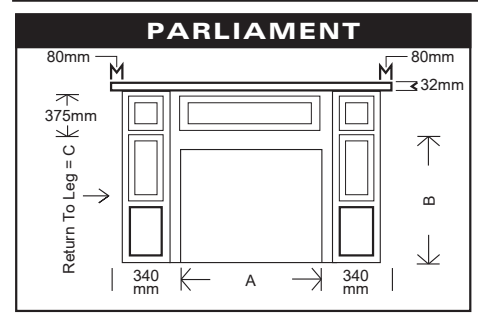

HEAT & GLO 6X TIMBER MANTELS

Unit 6X	Internal Width (A)	Height (B)	Standard Returns
Richmond Mantle			
Square Pattern Fascia	1180mm	980mm	15mm
Classic Fascia	1180mm	1100mm	15mm
3 Sided Metal Flange	1120mm	980mm	5mm
3 Piece Stone Margins	1200mm	980mm	30mm
6 Piece Stone Margins	1200mm	1156mm	100mm
All Other Mantles			
Square Pattern (Not applicable)	N/A	N/A	N/A
Classic	1180mm	1100mm	15mm
3 Sided Metal Flange	1120mm	1100mm	5mm
3 Piece Stone Margin	1200mm </td <td>1130mm</td> <td>30mm</td>	1130mm	30mm
6 Piece Stone Margin	1200mm	1207mm	100mm

Total Shelf Width: _____

Total Width outside leg to outside leg: _____

HEAT & GLO 3X, 5X + i30 TIMBER MANTEL

Unit	Internal Width (A)	Height (B)	Standard Returns	Special Returns
3X 3 sided metal flange	900mm	835mm	5mm	
3X marble margins 3 piece	1000mm	835mm	30mm	
3X marble margins 6 piece	1000mm	835mm	100mm	
3X Pattern Square fascia + flange	1050mm	900mm	15mm	
3X Classic fascia + flange	1050mm	1000mm	15mm	

5X Pattern Square fascia	1050mm	900mm	15mm	
5X Classic fascia	1050mm	1000mm	15mm	
5X 3 sided metal flange	970mm	875mm	5mm	
5X marble margins 3 piece	1075mm	880mm	30mm	
5X marble margins 6 piece	1075mm	880mm	100mm	

I30 Supreme Classic fascia	1050mm	1000mm	15mm	
I30 Supreme Pattern Square fascia	1050mm	900mm	15mm	

Total Shelf Width: _____

Total Width outside leg to outside leg: _____