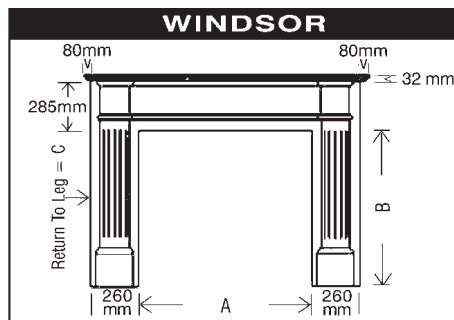

HEAT & GLO 6X TIMBER MANTELS

Unit 6X	Internal Width (A)	Height (B)	Standard Returns
Richmond Mantle			
Square Pattern Fascia	1180mm	980mm	15mm
Classic Fascia	1180mm	1100mm	15mm
3 Sided Metal Flange	1120mm	980mm	5mm
3 Piece Stone Margins	1200mm	980mm	30mm
6 Piece Stone Margins	1200mm	1156mm	100mm
All Other Mantles			
Square Pattern (Not applicable)	N/A	N/A	N/A
Classic	1180mm	1100mm	15mm
3 Sided Metal Flange	1120mm	1100mm	5mm
3 Piece Stone Margin	1200mm </td <td>1130mm</td> <td>30mm</td>	1130mm	30mm
6 Piece Stone Margin	1200mm	1207mm	100mm

Total Shelf Width: _____

Total Width outside leg to outside leg: _____

HEAT & GLO 3X, 5X + i30 TIMBER MANTEL

Unit	Internal Width (A)	Height (B)	Standard Returns	Special Returns
3X 3 sided metal flange	900mm	835mm	5mm	
3X marble margins 3 piece	1000mm	835mm	30mm	
3X marble margins 6 piece	1000mm	835mm	100mm	
3X Pattern Square fascia + flange	1050mm	900mm	15mm	
3X Classic fascia + flange	1050mm	1000mm	15mm	

I30 Supreme Classic fascia	1050mm	1000mm	15mm	
I30 Supreme Pattern Square fascia	1050mm	900mm	15mm	

Total Shelf Width: _____

Total Width outside leg to outside leg: _____