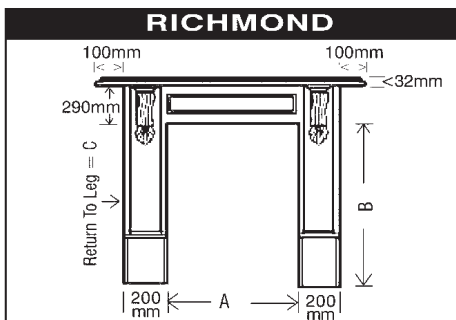

HEAT & GLO 6X TIMBER MANTELS

Unit 6X	Internal Width (A)	Height (B)	Standard Returns
Richmond Mantle			
Square Pattern Fascia	1180mm	980mm	15mm
Classic Fascia	1180mm	1100mm	15mm
3 Sided Metal Flange	1120mm	980mm	5mm
3 Piece Stone Margins	1200mm	980mm	30mm
6 Piece Stone Margins	1200mm	1156mm	100mm
All Other Mantles			
Square Pattern (Not applicable)	N/A	N/A	N/A
Classic	1180mm	1100mm	15mm
3 Sided Metal Flange	1120mm	1100mm	5mm
3 Piece Stone Margin	1200mm </td <td>1130mm</td> <td>30mm</td>	1130mm	30mm
6 Piece Stone Margin	1200mm	1207mm	100mm

Total Shelf Width: _____

Total Width outside leg to outside leg: _____

HEAT & GLO 3X, 5X + i30 TIMBER MANTEL

Unit	Internal Width (A)	Height (B)	Standard Returns	Special Returns
3X 3 sided metal flange	900mm	835mm	5mm	
3X marble margins 3 piece	1000mm	835mm	30mm	
3X marble margins 6 piece	1000mm	835mm	100mm	
3X Pattern Square fascia + flange	1050mm	900mm	15mm	
3X Classic fascia + flange	1050mm	1000mm	15mm	

5X Pattern Square fascia	1050mm	900mm	15mm	
5X Classic fascia	1050mm	1000mm	15mm	
5X 3 sided metal flange	970mm	875mm	5mm	
5X marble margins 3 piece	1075mm	880mm	30mm	
5X marble margins 6 piece	1075mm	880mm	100mm	

I30 Supreme Classic fascia	1050mm	1000mm	15mm	
I30 Supreme Pattern Square fascia	1050mm	900mm	15mm	

Total Shelf Width: _____

Total Width outside leg to outside leg: _____