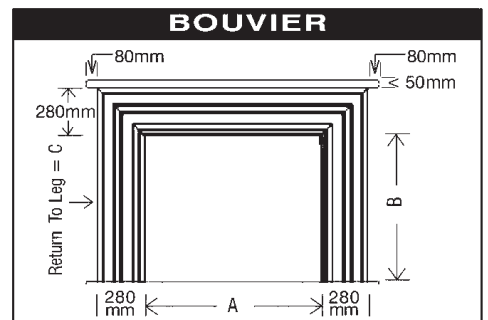

HEAT & GLO 6X TIMBER MANTELS

Unit 6X	Internal Width (A)	Height (B)	Standard Returns
Richmond Mantle			
Square Pattern Fascia	1180mm	980mm	15mm
Classic Fascia	1180mm	1100mm	15mm
3 Sided Metal Flange	1120mm	980mm	5mm
3 Piece Stone Margins	1200mm	980mm	30mm
6 Piece Stone Margins	1200mm	1156mm	100mm
All Other Mantles			
Square Pattern (Not applicable)	N/A	N/A	N/A
Classic	1180mm	1100mm	15mm
3 Sided Metal Flange	1120mm	1100mm	5mm
3 Piece Stone Margin	1200mm </td <td>1130mm</td> <td>30mm</td>	1130mm	30mm
6 Piece Stone Margin	1200mm	1207mm	100mm

Total Shelf Width: _____

Total Width outside leg to outside leg: _____

HEAT & GLO 3X, 5X + i30 TIMBER MANTEL

Unit	Internal Width (A)	Height (B)	Standard Returns	Special Returns
3X 3 sided metal flange	900mm	835mm	5mm	
3X marble margins 3 piece	1000mm	835mm	30mm	
3X marble margins 6 piece	1000mm	835mm	100mm	
3X Pattern Square fascia + flange	1050mm	900mm	15mm	
3X Classic fascia + flange	1050mm	1000mm	15mm	

5X Pattern Square fascia	1050mm	900mm	15mm	
5X Classic fascia	1050mm	1000mm	15mm	
5X 3 sided metal flange	970mm	875mm	5mm	
5X marble margins 3 piece	1075mm	880mm	30mm	
5X marble margins 6 piece	1075mm	880mm	100mm	

I30 Supreme Classic fascia	1050mm	1000mm	15mm	
I30 Supreme Pattern Square fascia	1050mm	900mm	15mm	

Total Shelf Width: _____

Total Width outside leg to outside leg: _____