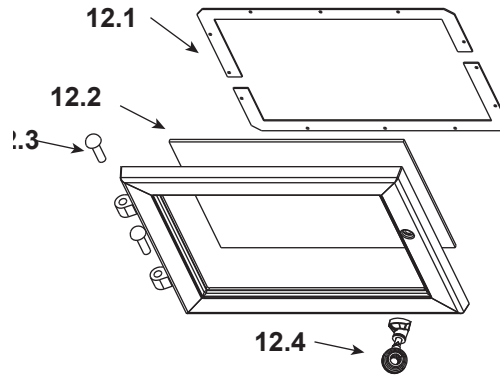

ITEM	DESCRIPTION	COMMENTS	PART NUMBER
10	Retainers -Tube Support		SRV7056-132
11	Tube Channel Assembly		SRV7065-007

#12 Door Assembly

12	Door Assembly		SRV7056-011
12.1	Glass Frame	Pkg of 2	SRV7044-191
12.2	Glass Assembly		SRV7044-027
12.3	Hinge Pins	Pkg of 2	7000-606/2
12.4	Door Hardware		SRV7056-012
	Gasket, Door Rope	7 Ft	832-1680