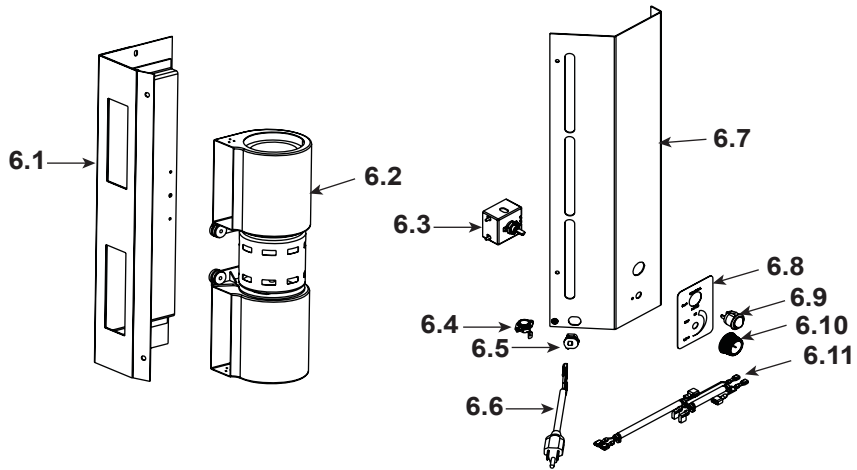

IMPORTANT: THIS IS DATED INFORMATION. Parts must be ordered from a dealer or distributor. **Hearth and Home Technologies does not sell directly to consumers.** Provide model number and serial number when requesting service parts from your dealer or distributor.

ITEM	DESCRIPTION	COMMENTS	PART NUMBER
1	Convection Air Channel		SRV7065-105
2	Flue Attach Ring		SRV7044-154
3	Gasket, Flue Collar		SRV7044-194
4	Chimney Ring Attach		SRV7044-181
5	Outer Shield LH		SRV7065-113

#6 Bay Side/Blower Assembly

6	Bay Side/Blower Assembly		
6.1	Blower Mount Assembly		SRV7065-005
6.2	Blower Replacement		SRV7000-629
6.3	Speed Control Only (Rheostat)		SRV7000-731
6.4	Snap Disc #1		SRV230-0470
6.5	Strain Relief		7000-463/20
6.6	Blower Cord Only		SRV7000-730
6.7	Bay Side LH (W/label)		SRV7065-107
6.8	Blower Control Label		SRV7065-120
6.9	Rocker Switch (Round)		SRV7000-515
6.10	Knob, Speed Control		200-2041
6.11	Wire Harness		SRV7046-184
7	Ceramic Fiber Blanket, (19.35" x 13.69")		832-3390
8	Baffle Board (9.44" x 13.69")		SRV7033-209