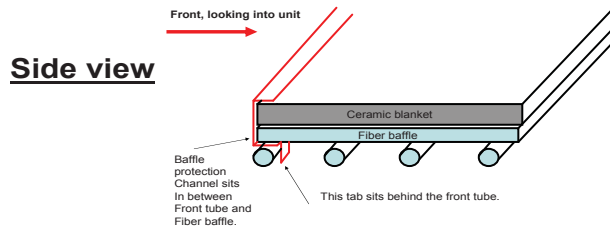

#9 Baffle Protection Channel

9	Baffle Protection Channel		SRV7056-147

Additional Service Parts on following page.