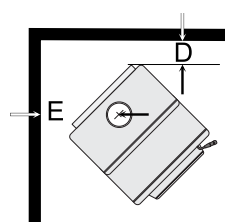

Black Rectangular Door

-  Avg. Burn Time: Up to 12 hours
-  Avg. Efficiency: 64%
-  Peak Efficiency: 89%
-  Emissions: 1gms/kg
-  Heating Capacity: Up to 300sqm
-  Max Log Length: 460mm

Stove parallel to wall

Stove in corner

Side (A)	375mm
Rear (B)	125mm
Centre of flue Rear wall (C)	296mm
Corner (D)	150mm
Centre of flue Corner installation (E)	505mm

Minimum floor protection:
1170mm (D) x 800mm (W)
with minimum 400mm
projection in front of
the appliance.

Corner hearth size:
1420mm x 1420mm

Refer to the installation manual for complete list of clearances prior to installation.

Front view

Side view