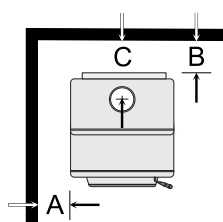

Black Rectangular Door

-  Avg. Burn Time: Up to 12 hours
-  Avg. Efficiency: 64%
-  Peak Efficiency: 89%
-  Emissions: 1gms/kg
-  Heating Capacity: Up to 300sqm
-  Max Log Length: 460mm

Stove parallel to wall

Stove in corner

Side (A)	375mm
Rear (B)	125mm
Centre of flue Rear wall (C)	296mm
Corner (D)	150mm
Centre of flue Corner installation (E)	505mm

Minimum floor protection:
1170mm (D) x 800mm (W)
with minimum 400mm
projection in front of
the appliance.

Corner hearth size:
1420mm x 1420mm

Refer to the installation manual for complete list of clearances prior to installation.

Front view

Side view