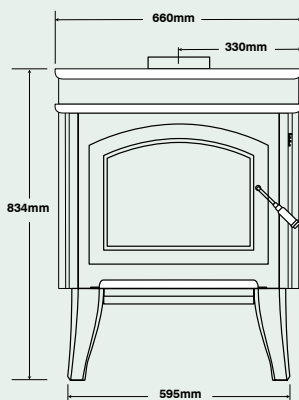

Black Rectangular Door

-  Avg. Burn Time: Up to 12 hours
-  Avg. Efficiency: 64%
-  Peak Efficiency: 89%
-  Emissions: 1gms/kg
-  Heating Capacity: Up to 300sqm
-  Max Log Length: 460mm

Stove parallel to wall

Stove in corner

Side (A)	375mm
Rear (B)	125mm
Centre of flue Rear wall (C)	296mm
Corner (D)	150mm
Centre of flue Corner installation (E)	505mm

Minimum floor protection:
1170mm (D) x 800mm (W)
with minimum 400mm
projection in front of
the appliance.

Corner hearth size:
1420mm x 1420mm

Refer to the installation manual for complete list of clearances prior to installation.

Front view

Side view