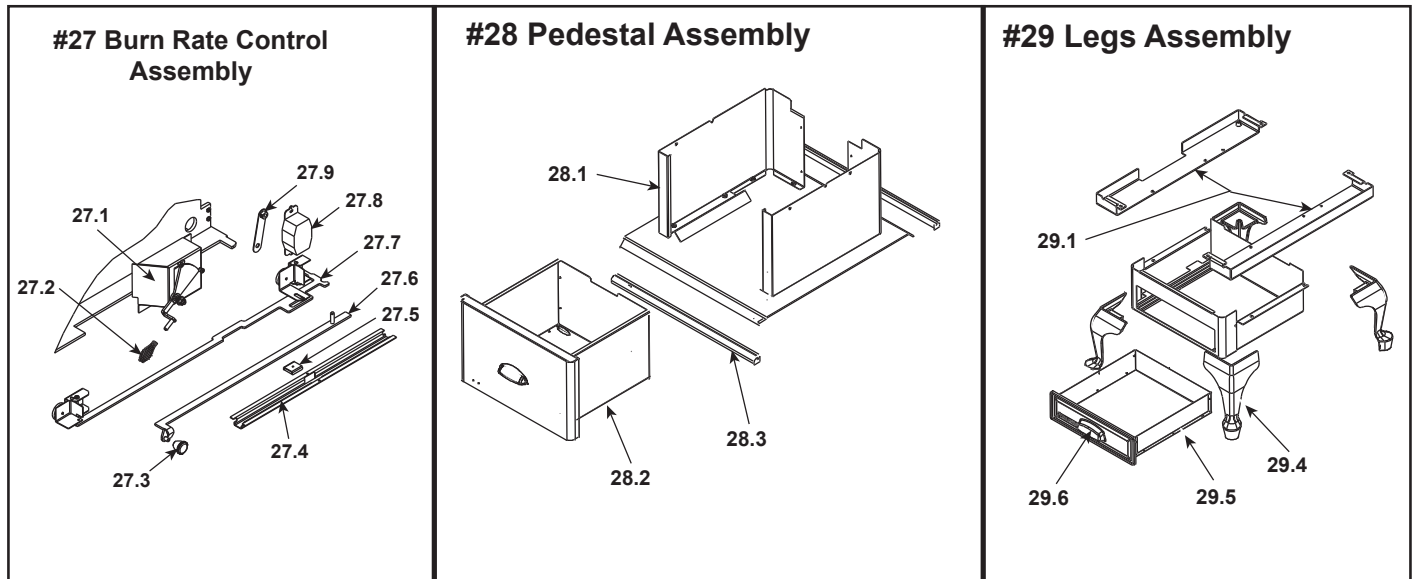

IMPORTANT: THIS IS DATED INFORMATION. Parts must be ordered from a dealer or distributor. **Hearth and Home Technologies does not sell directly to consumers.** Provide model number and serial number when requesting service parts from your dealer or distributor.

Stocked at Depot

ITEM	DESCRIPTION	COMMENTS	PART NUMBER	
27.1	Burn Rate Control Assembly		SRV7038-025	
27.2	Spring Handle, 1/4"	Qty: 2 Black	SRV7000-614	Y
27.3	Knob		SRV7000-343	
27.4	Air Control Rod Guide		7033-210	
27.5	Latch, Magnet		229-0631	
27.6	Control Arm Assembly Rear		SRV7038-004	
27.7	Timer Door Control Arm Assembly		SRV7038-046	
	Door Gasket		7033-282	Y
27.8	Timer (Only) Replacement Assembly		SRV480-1940	Y
27.9	Timer Arm Assembly		7033-034	Y
28.1	Pedestal Kit		PED-5700	
28.2	Ash Pan, Pedestal Model w/Door		SRV7038-010	
28.3	Trim, Oak Strips	No longer available	SRV472-0520	
	Component Pack, Pedestal, Step-Top (Includes Gasket For Ash Removal, Magnet & Fasteners)		7033-045	
	Leg Kit & Ash Removal System (ARS)	Black	LEG-3143-BK	
		Nickel	LEG-3143-NL	
29.1	Leg Adapter Set (Bracket), Left & Right	Qty: 2	SRV7038-028	
29.2	Ash Pan Door Handle		7033-274	
	Ash Pan Leg Assembly		7033-008	
29.3	Ash Pan Leg - ARS		7033-050	
	Component Pack, Leg Step Top (Includes Gasket For Ash Removal, Magnet & Fasteners)		7033-048	
29.4	Legs, Queen Anne	Qty: 4	831-1240	
		No longer available	831-1250	
		Qty: 4	LEGS-QANL	

Additional service part numbers appear on following page.