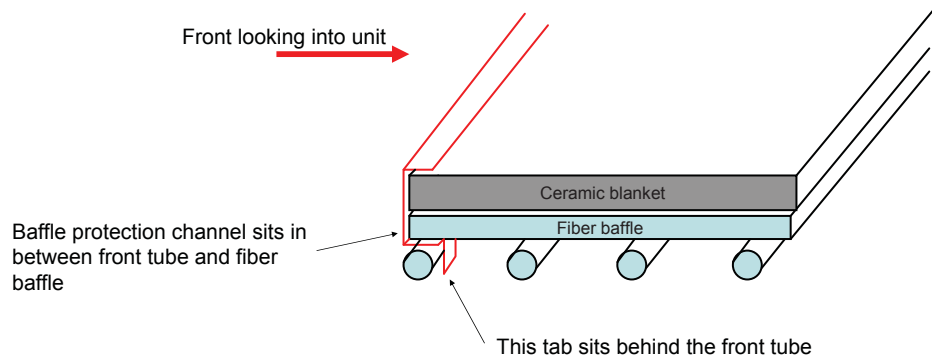

IMPORTANT: THIS IS DATED INFORMATION. Parts must be ordered from a dealer or distributor. **Hearth and Home Technologies does not sell directly to consumers.** Provide model number and serial number when requesting service parts from your dealer or distributor.

Stocked at Depot

ITEM	DESCRIPTION	COMMENTS	PART NUMBER	
	Component Pack (Includes Owners Manual & Access Cover Handle)		SRV7038-036	
	Handle, Access Cover		SRV7038-197	
	Paint Touch-Up		812-0910	
	Gasket, Manifold	Pkg of 4	7038-168/4	Y

Side view

	Baffle Protection Channel		SRV7038-179