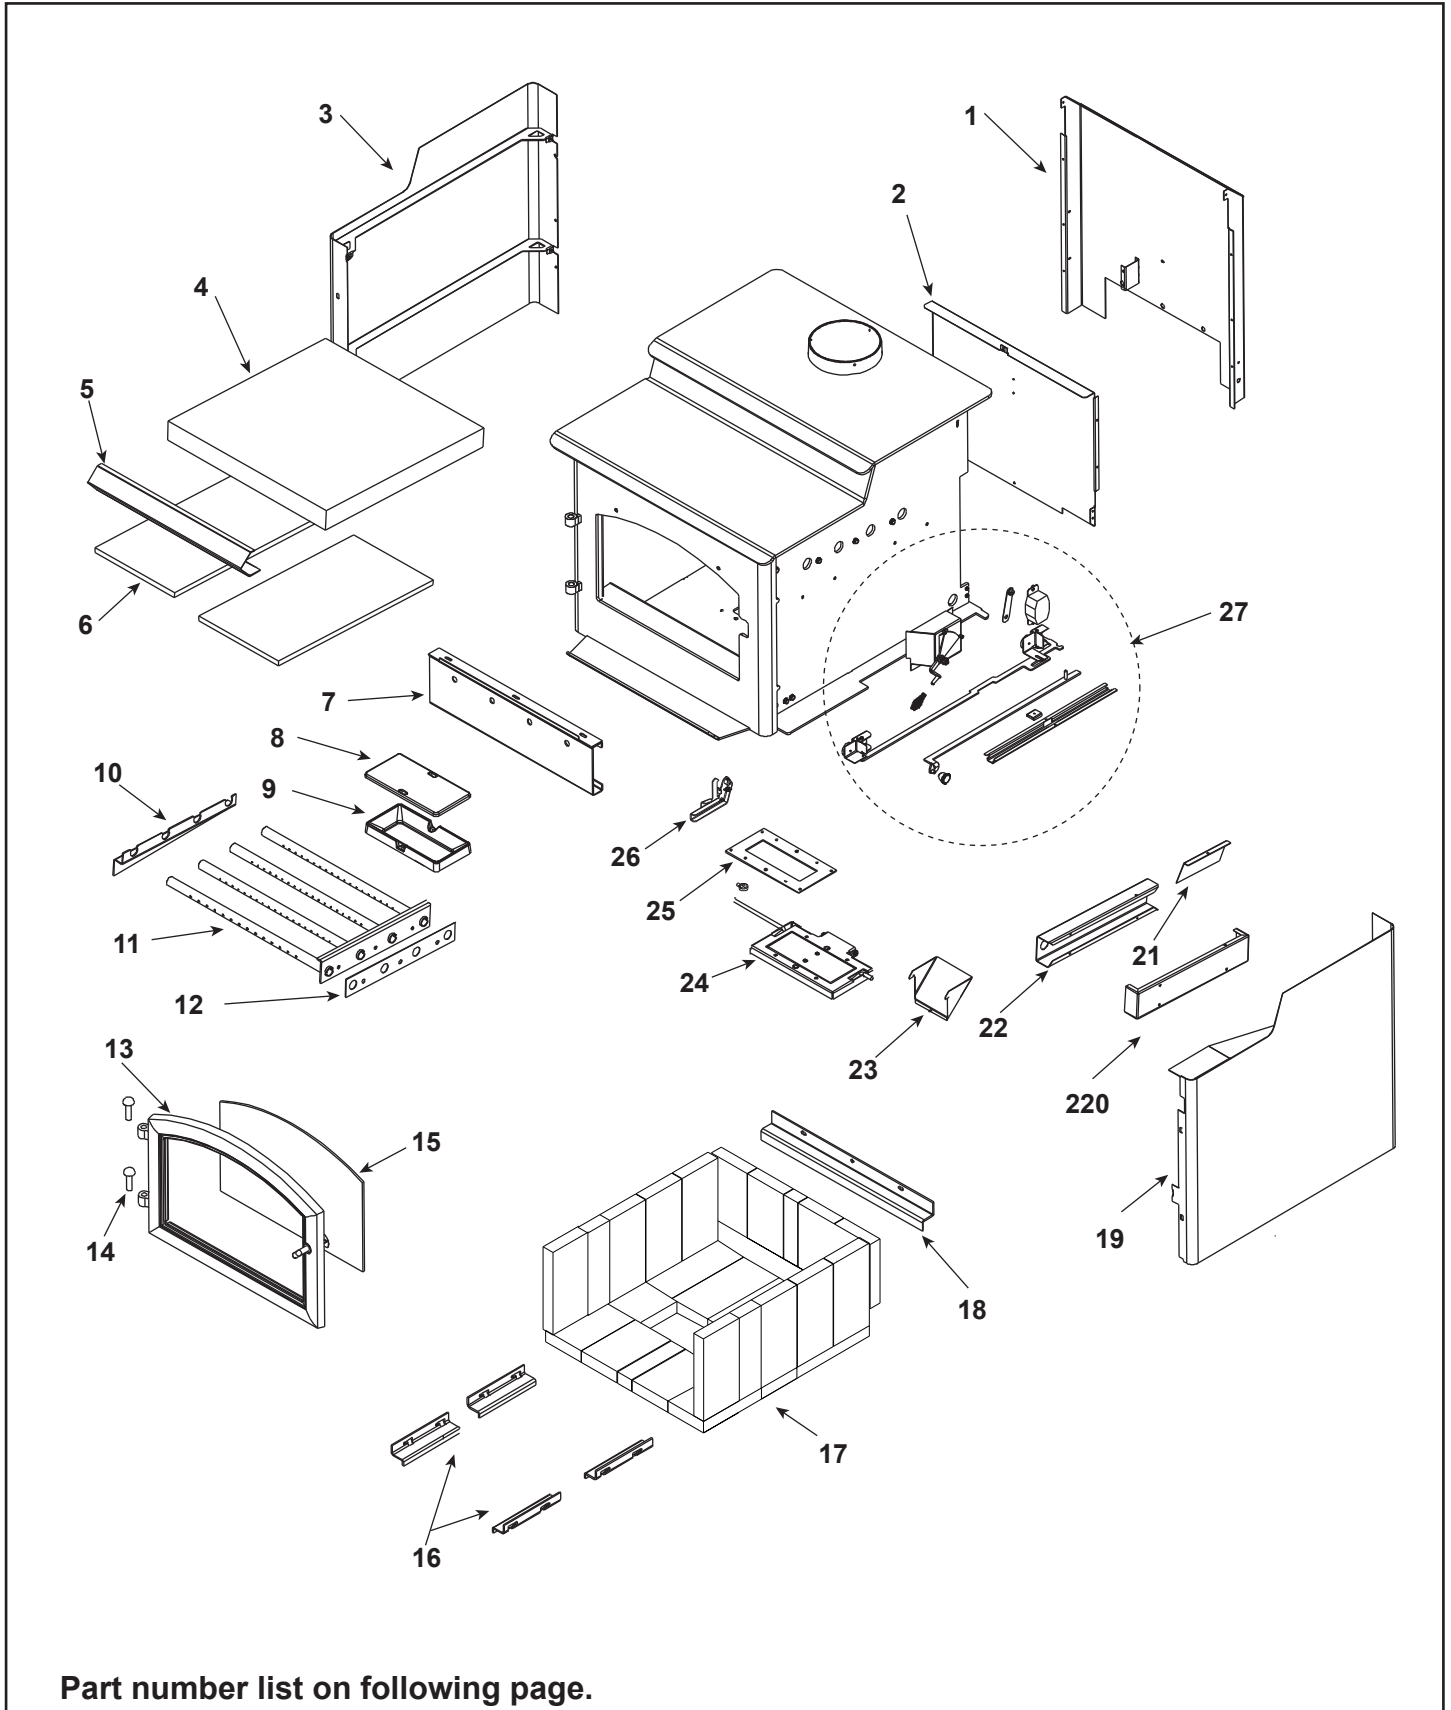

QUADRA-FIRE Service Parts

57ST-ACC-AU

Step Top Wood Stove
Advanced Combustion Control

Beginning Manufacturing Date: Nov 2012
Ending Manufacturing Date: Active

Part number list on following page.