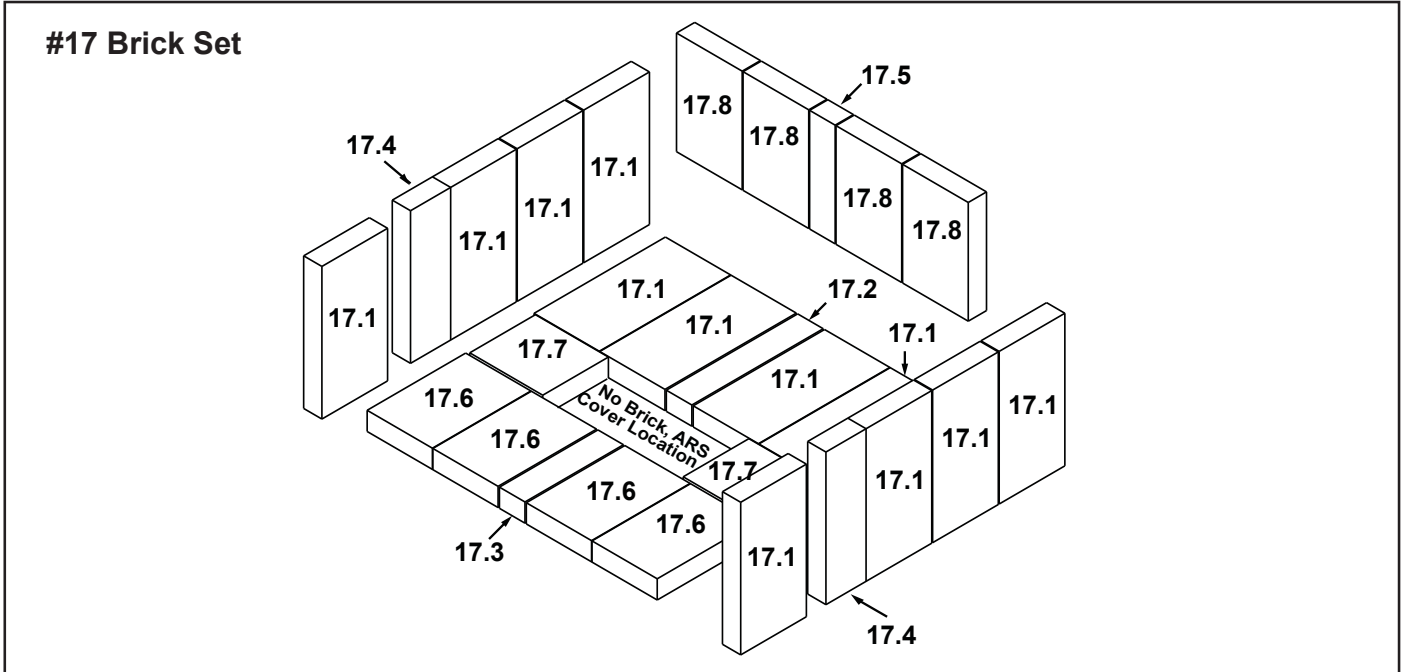

IMPORTANT: THIS IS DATED INFORMATION. Parts must be ordered from a dealer or distributor. **Hearth and Home Technologies does not sell directly to consumers.** Provide model number and serial number when requesting service parts from your dealer or distributor.

Stocked at Depot

ITEM	DESCRIPTION	COMMENTS	PART NUMBER	
17	Brick Assembly - Complete Set	Pkg of 27	SRV7038-007	
17.1	Brick, 9 x 4.5 x 1.25"	Qty. 12 Req.		
17.2	Brick, 9 x 1.75 x 1.25"	Qty. 1 Req.		
17.3	Brick, 6.75 x 1.75 x 1.25"	Qty. 1 Req.		
17.4	Brick, 9 x 2.75 x 1.25"	Qty. 2 Req.		
17.5	Brick, 7 x 1.75 x 1.25"	Qty. 1 Req.		
17.6	Brick, 6.75 x 4.5 x 1.25"	Qty. 4 Req.		
17.7	Brick, 5 x 4.5 x 1.25"	Qty. 2 Req.		
17.8	Brick, 7 x 4.5 x 1.25"	Qty. 4 Req.		
	Brick, Uncut	Qty: 1	832-0550	
		Qty: 6	832-3040	
18	Brick Retainer, Rear		SRV7038-148	
19	Panel Assembly Side, Right		SRV7038-005	
20	Manifold Cover Plate		SRV7038-185	
21	Secondary Air Diverter		SRV7038-186	
22	Manifold Tube Cover		SRV7038-177	
23	OA Cover Plate Kit		SRV7038-024	
24	Door Assembly - ARS		SRV7033-015	Y
25	Gasket - ARS		SRV7033-296	Y
26	Latch, Handle Assembly - ARS		SRV7033-047	Y

Additional service part numbers appear on following page.