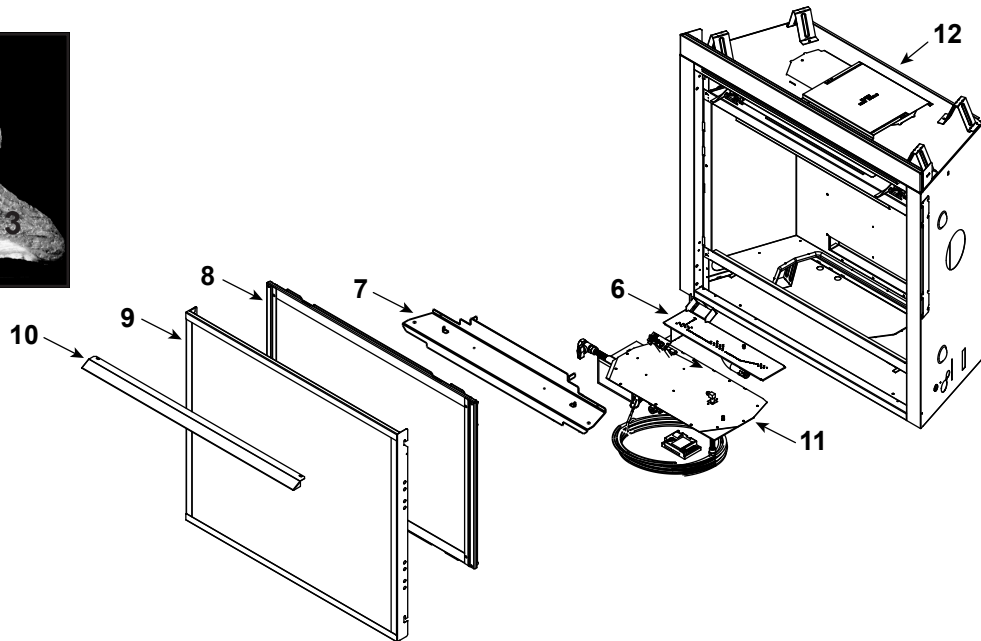

Log Set Assembly

IMPORTANT: THIS IS DATED INFORMATION. Parts must be ordered from a dealer or distributor. **Hearth and Home Technologies does not sell directly to consumers.** Provide model number and serial number when requesting service parts from your dealer or distributor.

ITEM	DESCRIPTION	COMMENTS	PART NUMBER
	Log Assembly		LOGS-3732
1	Log 1		SRV2355-701
2	Log 2		SRV2355-702
3	Log 3		SRV2355-703
4	Log 4		SRV2033-711
5	Log 5		SRV2033-710
6	Burner Assembly		2355-007
7	Base Pan		2355-110
8	Glass Door Assembly		GLA-550TR
9	Fire Screen Front		SRV2496-021
10	Hood		2115-230
11	Valve Assembly		See Following Pages
12	Elbow Heat Shield		385-290
	Drywall Support		2391-119
	Exhaust Restrictor		530-299
	Gasket Assembly Contains Burner neck, shutter bracket, vent, seal cap, valve plate, and air passage gaskets		2115-080
	Glass Latch Assembly	Qty 4 req	2382-400
	Lava Rock		4021-297
	Mineral Wool		050-721
	Shoulder Bolt	Pkg of 25	319-835-25