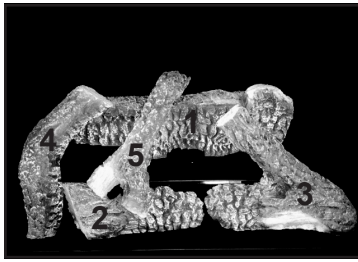

Log Set Assembly

IMPORTANT: THIS IS DATED INFORMATION. Parts must be ordered from a dealer or distributor. **Hearth and Home Technologies does not sell directly to consumers.** Provide model number and serial number when requesting service parts from your dealer or distributor.

ITEM	DESCRIPTION	COMMENTS	PART NUMBER
	Log Assembly		LOGS-3732
1	Log 1		SRV2355-701
2	Log 2		SRV2355-702
3	Log 3		SRV2355-703
4	Log 4		SRV2033-711
5	Log 5		SRV2033-710
6	Burner Assembly		2355-007
7	Base Pan		2355-110
8	Glass Door Assembly		GLA-550TR
9	Fire Screen Front		SRV2496-021
10	Hood		2115-230
11	Valve Assembly		See Following Pages
12	Elbow Heat Shield		385-290
	Drywall Support		2391-119
	Exhaust Restrictor		530-299
	Gasket Assembly Contains Burner neck, shutter bracket, vent, seal cap, valve plate, and air passage gaskets		2115-080
	Glass Latch Assembly	Qty 4 req	2382-400
	Lava Rock		4021-297
	Mineral Wool		050-721
	Shoulder Bolt	Pkg of 25	319-835-25