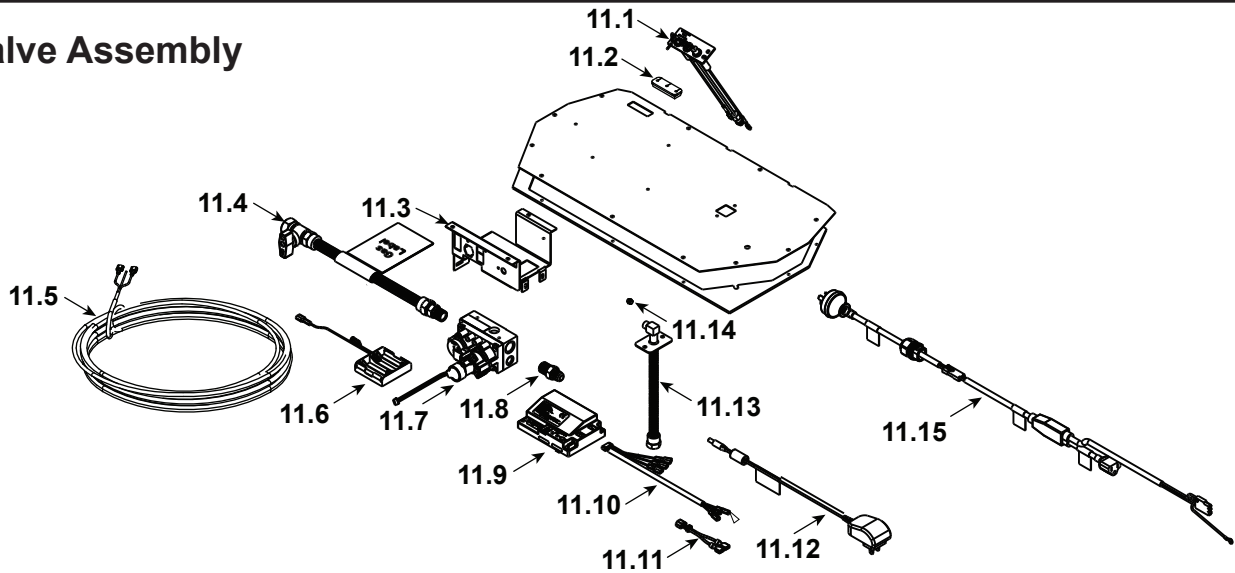

#11 Valve Assembly

IMPORTANT: THIS IS DATED INFORMATION. Parts must be ordered from a dealer or distributor. **Hearth and Home Technologies does not sell directly to consumers.** Provide model number and serial number when requesting service parts from your dealer or distributor.

ITEM	DESCRIPTION	COMMENTS	PART NUMBER
11.1	Pilot Assembly NG		2106-169
	Pilot Assembly Propane		2106-170
	Pilot Tube		SRV485-301
11.2	3-Hole Grommet		SRV2118-420
11.3	Valve Bracket		2118-104
11.4	Flexible Gas Connector		SRV302-320
11.5	Thermostat Wire		SRV2118-170
11.6	Battery Pack		SRV2166-323
11.7	Valve NG		2166-302
	Valve Propane		2166-303
11.8	Male Connector	Pkg of 5	303-315/5
11.9	Module, IPI 30 Gray		2166-306
11.10	Wire Harness		2166-304
11.11	Jumper Wire		SRV2187-198
11.12	Transformer, 6V Wall		SRV2326-131
11.13	Bulkhead w/Flex Tube		SRV7000-156
11.14	Orifice NG (#45C)		582-845
	Orifice Propane (#55C)		582-855
11.15	Power Cord Assembly		2222-037
Conversion Kits			
	Conversion Kit NG		N2P-B36S
	Regulator NG		NGK-DXV-50
	Regulator Propane		SRVLPK-DXV-50
	Pilot Orifice NG		SRV593-528
	Pilot Orifice Propane		SRV593-527