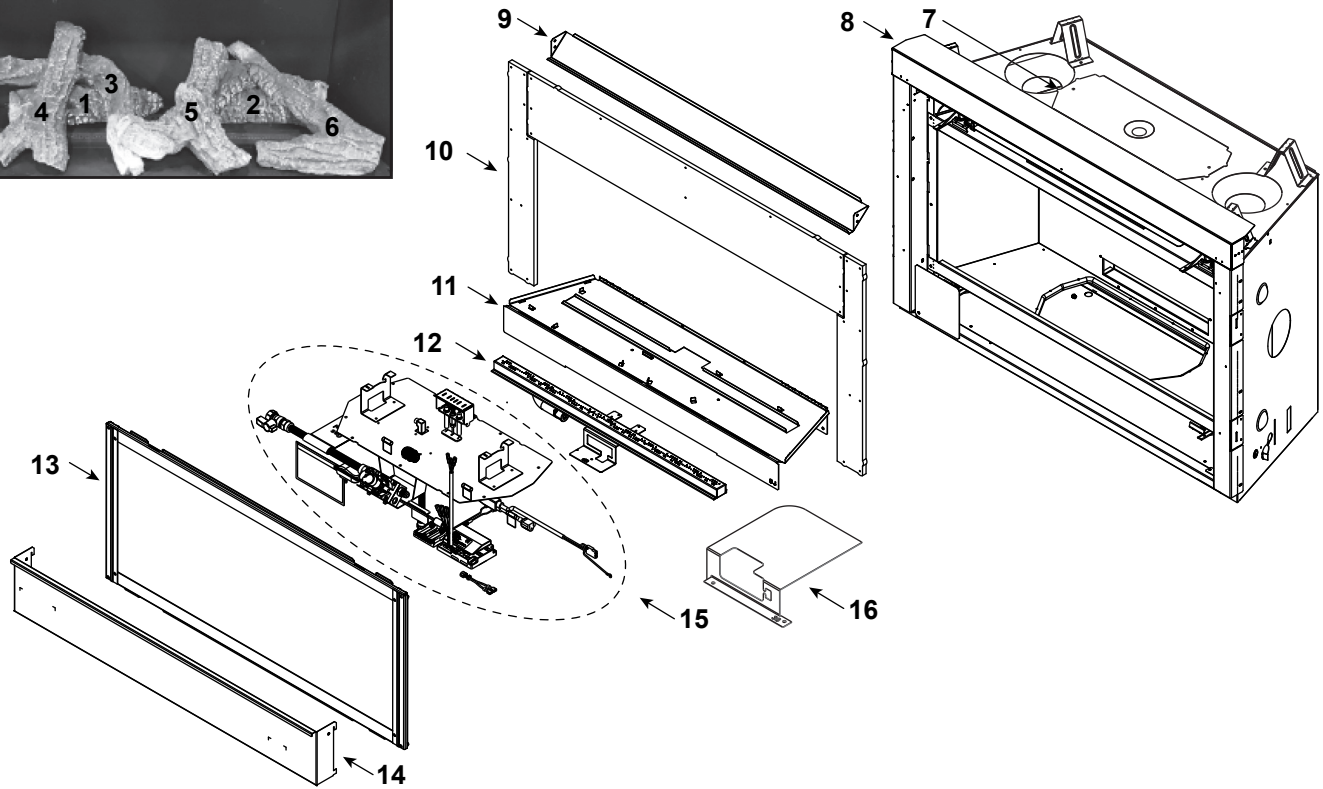

Log Set Assembly

IMPORTANT: THIS IS DATED INFORMATION. Parts must be ordered from a dealer or distributor. **Hearth and Home Technologies does not sell directly to consumers.** Provide model number and serial number when requesting service parts from your dealer or distributor.

ITEM	DESCRIPTION	COMMENTS	PART NUMBER
	Log Assembly		LOGS-COSMO36
1	Log 1		SRV571-705
2	Log 2		SRV2111-700
3	Log 3		SRV2081-172
4	Log 4		SRV330-704
5	Log 5		SRV2111-701
6	Log 6		SRV2111-702
7	Header Heat Shield		2118-120
8	Non-Combustible Support		2570-104
9	Top Fill		2570-135
10	Non-Combustible Assembly		2570-079
11	Base Pan		2617-111
12	Burner Assembly		2617-009
13	Glass Door Assembly		GLA-2569
14	Lower Panel		2570-105
15	Valve Assembly		Refer to Valve Page
16	Heat Shield, Components		2617-209