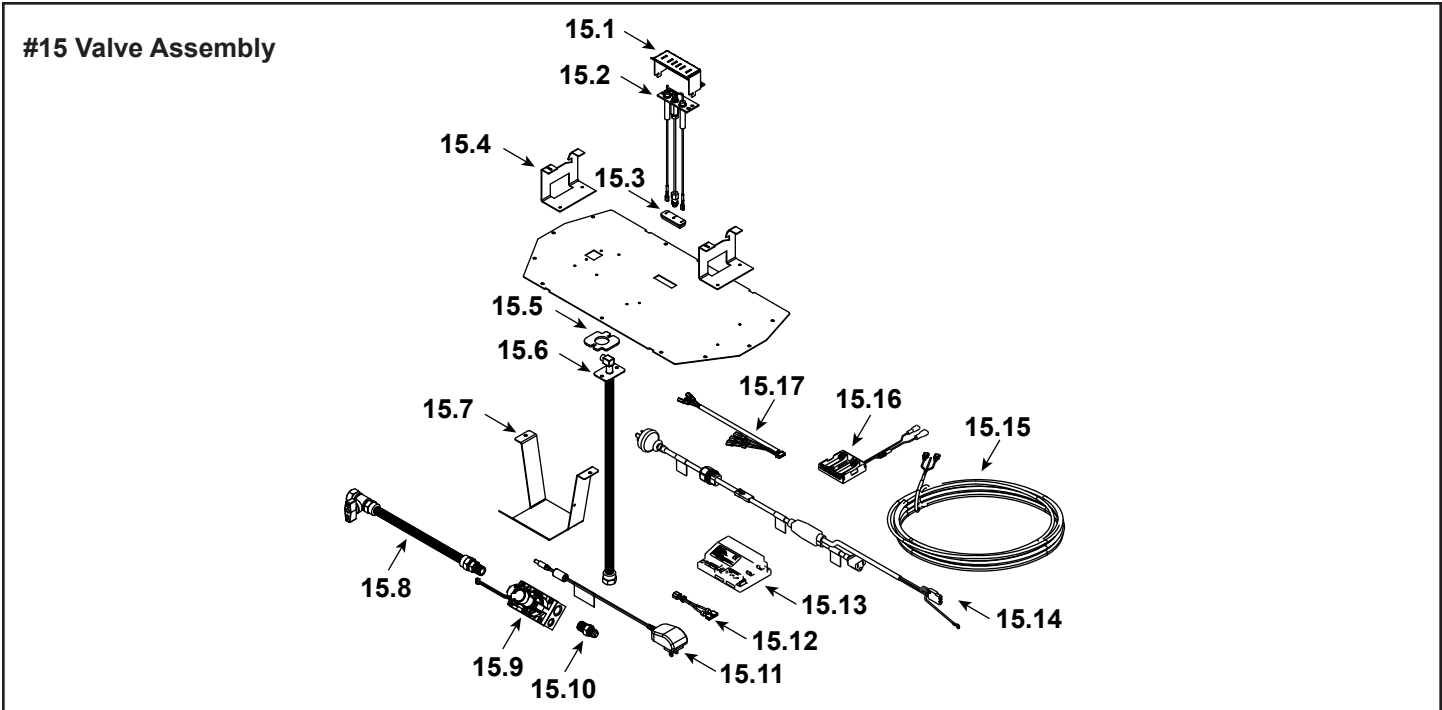

ITEM	DESCRIPTION	COMMENTS	PART NUMBER
	Log Assembly		LOGS-COSMO36
1	Log 1		SRV571-705
2	Log 2		SRV2111-700
3	Log 3		SRV2081-172
4	Log 4		SRV330-704
5	Log 5		SRV2111-701
6	Log 6		SRV2111-702
7	Header Heat Shield		2118-120
8	Non-Combustible Support		2570-104
9	Top Fill		2570-135
10	Non-Combustible Assembly		2570-079
11	Base Pan		2617-111
12	Burner Assembly		2617-009
13	Glass Door Assembly		GLA-2569
14	Lower Panel		2570-105
15	Valve Assembly		Refer to Valve Page
16	Heat Shield, Components		2617-209

ITEM	DESCRIPTION	COMMENTS	PART NUMBER
15.1	Pilot Shield		2491-123
15.2	Pilot Assembly NG		2106-169
	Pilot Assembly Propane		2106-170
15.3	Grommet		SRV2118-420
15.4	Burner Support, Left and Right	1 Set	2491-169
15.5	Gasket		2025-407
15.6	Bulkhead W/Flex Tube		4021-428
15.7	Valve Bracket		2491-153
15.8	Flex Ball Valve Assembly, 12"		SRV302-320
15.9	Valve NG		2166-302
	Valve Propane		2166-303
15.10	Male Connector	Pkg of 5	303-315/5
15.11	Transformer, 6 Volt Wall		SRV2326-131
15.12	Jumper Wire		SRV2187-198
15.13	Module, Grey		2166-306
15.14	Power Cord Assembly		2222-037
15.15	Thermostat Wire		SRV2118-170
15.16	Battery Pack		SRV2166-323
15.17	Wire Harness		2166-304
	Orifice NG (#44C)		582-844
	Orifice Propane (55C)		582-855

Table with 4 columns: ITEM, DESCRIPTION, COMMENTS, PART NUMBER. Rows include Exhaust Restrictor (530-299), Gasket Assembly (2113-080), Glass Clip Assembly (2155-046), Lava Rock (4021-297), Mineral Wool (050-721), Touch Up Paint (TUP-GBK-12), and Conversion Kits (N2P-B41LAU, SRV593-528, SRV593-527, NGK-DXV-50, SRVLPK-DXV-50).