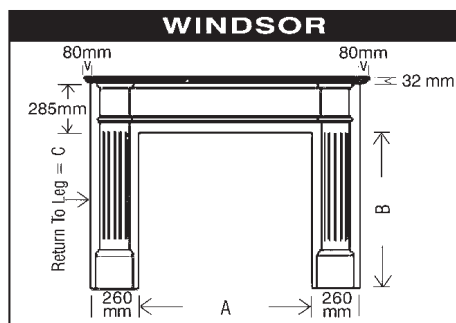

HEAT & GLO 3X, 5X + i30 TIMBER MANTEL

Unit	Internal Width (A)	Height (B)	Standard Returns	Special Returns
3X 3 sided metal flange	900mm	835mm	5mm	
3X marble margins 3 piece	1000mm	835mm	30mm	
3X marble margins 6 piece	1000mm	835mm	100mm	
3X Pattern Square fascia + flange	1050mm	900mm	15mm	
3X Classic fascia+ flange	1050mm	1000mm	15mm	

5X Pattern Square fascia	1050mm	900mm	15mm	
5X Classic fascia	1050mm	1000mm	15mm	
5X 3 sided metal flange	970mm	875mm	5mm	
5X marble margins 3 piece	1075mm	880mm	30mm	
5X marble margins 6 piece	1075mm	880mm	100mm	

i30X Classic fascia	1050mm	1000mm	15mm	
i30X Pattern Square fascia	1050mm	900mm	15mm	

Total Shelf Width: _____

Total Width outside leg to outside leg: _____

HEAT & GLO 6X TIMBER MANTELS

Unit 6X	Internal Width (A)	Height (B)	Standard Returns
Richmond Mantle			
Square Pattern Fascia	1180mm	980mm	15mm
Classic Fascia	1180mm	1100mm	15mm
3 Sided Metal Flange	1120mm	980mm	5mm
3 Piece Stone Margins	1200mm	980mm	30mm
6 Piece Stone Margins	1200mm	1156mm	100mm
All Other Mantles			
Square Pattern (Not applicable)	N/A	N/A	N/A
Classic	1180mm	1100mm	15mm
3 Sided Metal Flange	1120mm	1100mm	5mm
3 Piece Stone Margin	1200mm	1130mm	30mm
6 Piece Stone Margin	1200mm	1207mm	100mm