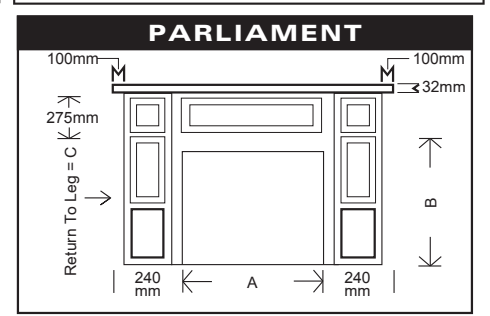

HEAT & GLO 3X, 5X + i30 TIMBER MANTEL

Unit	Internal Width (A)	Height (B)	Standard Returns	Special Returns
3X 3 sided metal flange	900mm	835mm	5mm	
3X marble margins 3 piece	1000mm	835mm	30mm	
3X marble margins 6 piece	1000mm	835mm	100mm	
3X Pattern Square fascia + flange	1050mm	900mm	15mm	
3X Classic fascia+ flange	1050mm	1000mm	15mm	

5X Pattern Square fascia	1050mm	900mm	15mm	
5X Classic fascia	1050mm	1000mm	15mm	
5X 3 sided metal flange	970mm	875mm	5mm	
5X marble margins 3 piece	1075mm	880mm	30mm	
5X marble margins 6 piece	1075mm	880mm	100mm	

i30X Classic fascia	1050mm	1000mm	15mm	
i30X Pattern Square fascia	1050mm	900mm	15mm	

Total Shelf Width: _____

Total Width outside leg to outside leg: _____

HEAT & GLO 6X TIMBER MANTELS

Unit 6X	Internal Width (A)	Height (B)	Standard Returns
Richmond Mantle			
Square Pattern Fascia	1180mm	980mm	15mm
Classic Fascia	1180mm	1100mm	15mm
3 Sided Metal Flange	1120mm	980mm	5mm
3 Piece Stone Margins	1200mm	980mm	30mm
6 Piece Stone Margins	1200mm	1156mm	100mm
All Other Mantles			
Square Pattern (Not applicable)	N/A	N/A	N/A
Classic	1180mm	1100mm	15mm
3 Sided Metal Flange	1120mm	1100mm	5mm
3 Piece Stone Margin	1200mm	1130mm	30mm
6 Piece Stone Margin	1200mm	1207mm	100mm

Total Shelf Width: _____

Total Width outside leg to outside leg: _____