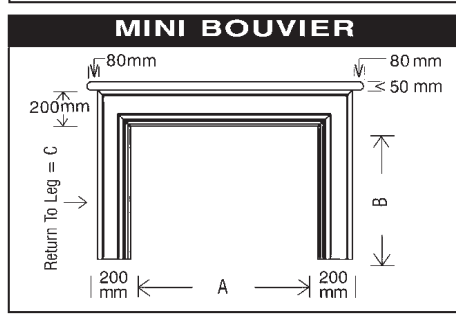

HEAT & GLO 3X, 5X + i30 TIMBER MANTEL

Unit	Internal Width (A)	Height (B)	Standard Returns	Special Returns
3X 3 sided metal flange	900mm	835mm	5mm	
3X marble margins 3 piece	1000mm	835mm	30mm	
3X marble margins 6 piece	1000mm	835mm	100mm	
3X Pattern Square fascia + flange	1050mm	900mm	15mm	
3X Classic fascia+ flange	1050mm	1000mm	15mm	

5X Pattern Square fascia	1050mm	900mm	15mm	
5X Classic fascia	1050mm	1000mm	15mm	
5X 3 sided metal flange	970mm	875mm	5mm	
5X marble margins 3 piece	1075mm	880mm	30mm	
5X marble margins 6 piece	1075mm	880mm	100mm	

i30X Classic fascia	1050mm	1000mm	15mm	
i30X Pattern Square fascia	1050mm	900mm	15mm	

Total Shelf Width: _____

Total Width outside leg to outside leg: _____

HEAT & GLO 6X TIMBER MANTELS

Unit 6X	Internal Width (A)	Height (B)	Standard Returns
Richmond Mantle			
Square Pattern Fascia	1180mm	980mm	15mm
Classic Fascia	1180mm	1100mm	15mm
3 Sided Metal Flange	1120mm	980mm	5mm
3 Piece Stone Margins	1200mm	980mm	30mm
6 Piece Stone Margins	1200mm	1156mm	100mm
All Other Mantles			
Square Pattern (Not applicable)	N/A	N/A	N/A
Classic	1180mm	1100mm	15mm
3 Sided Metal Flange	1120mm	1100mm	5mm
3 Piece Stone Margin	1200mm	1130mm	30mm
6 Piece Stone Margin	1200mm	1207mm	100mm

Total Shelf Width: _____

Total Width outside leg to outside leg: _____