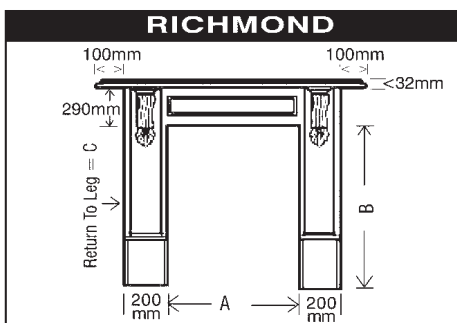

HEAT & GLO 3X, 5X + i30 TIMBER MANTEL

Unit	Internal Width (A)	Height (B)	Standard Returns	Special Returns
3X 3 sided metal flange	900mm	835mm	5mm	
3X marble margins 3 piece	1000mm	835mm	30mm	
3X marble margins 6 piece	1000mm	835mm	100mm	
3X Pattern Square fascia + flange	1050mm	900mm	15mm	
3X Classic fascia+ flange	1050mm	1000mm	15mm	

5X Pattern Square fascia	1050mm	900mm	15mm	
5X Classic fascia	1050mm	1000mm	15mm	
5X 3 sided metal flange	970mm	875mm	5mm	
5X marble margins 3 piece	1075mm	880mm	30mm	
5X marble margins 6 piece	1075mm	880mm	100mm	

i30X Classic fascia	1050mm	1000mm	15mm	
i30X Pattern Square fascia	1050mm	900mm	15mm	

Total Shelf Width: _____

Total Width outside leg to outside leg: _____

HEAT & GLO 6X TIMBER MANTELS

Unit 6X	Internal Width (A)	Height (B)	Standard Returns
Richmond Mantle			
Square Pattern Fascia	1180mm	980mm	15mm
Classic Fascia	1180mm	1100mm	15mm
3 Sided Metal Flange	1120mm	980mm	5mm
3 Piece Stone Margins	1200mm	980mm	30mm
6 Piece Stone Margins	1200mm	1156mm	100mm
All Other Mantles			
Square Pattern (Not applicable)	N/A	N/A	N/A
Classic	1180mm	1100mm	15mm
3 Sided Metal Flange	1120mm	1100mm	5mm
3 Piece Stone Margin	1200mm	1130mm	30mm
6 Piece Stone Margin	1200mm	1207mm	100mm

Total Shelf Width: _____

Total Width outside leg to outside leg: _____