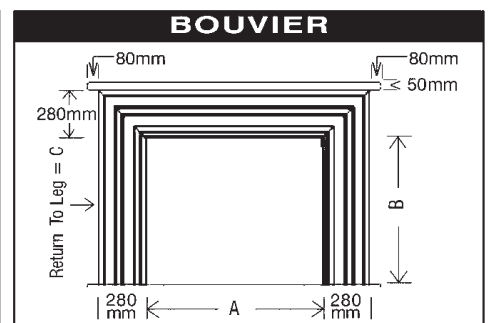

HEAT & GLO 3X, 5X + i30 TIMBER MANTEL

Unit	Internal Width (A)	Height (B)	Standard Returns	Special Returns
3X 3 sided metal flange	900mm	835mm	5mm	
3X marble margins 3 piece	1000mm	835mm	30mm	
3X marble margins 6 piece	1000mm	835mm	100mm	
3X Pattern Square fascia + flange	1050mm	900mm	15mm	
3X Classic fascia+ flange	1050mm	1000mm	15mm	

5X Pattern Square fascia	1050mm	900mm	15mm	
5X Classic fascia	1050mm	1000mm	15mm	
5X 3 sided metal flange	970mm	875mm	5mm	
5X marble margins 3 piece	1075mm	880mm	30mm	
5X marble margins 6 piece	1075mm	880mm	100mm	

i30X Classic fascia	1050mm	1000mm	15mm	
i30X Pattern Square fascia	1050mm	900mm	15mm	

Total Shelf Width: _____

Total Width outside leg to outside leg: _____

HEAT & GLO 6X TIMBER MANTELS

Unit 6X	Internal Width (A)	Height (B)	Standard Returns
Richmond Mantle			
Square Pattern Fascia	1180mm	980mm	15mm
Classic Fascia	1180mm	1100mm	15mm
3 Sided Metal Flange	1120mm	980mm	5mm
3 Piece Stone Margins	1200mm	980mm	30mm
6 Piece Stone Margins	1200mm	1156mm	100mm
All Other Mantles			
Square Pattern (Not applicable)	N/A	N/A	N/A
Classic	1180mm	1100mm	15mm
3 Sided Metal Flange	1120mm	1100mm	5mm
3 Piece Stone Margin	1200mm	1130mm	30mm
6 Piece Stone Margin	1200mm	1207mm	100mm

Total Shelf Width: _____

Total Width outside leg to outside leg: _____