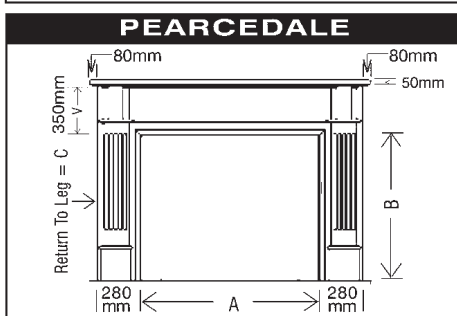

HEAT & GLO 3X, 5X + i30 TIMBER MANTEL

Unit	Internal Width (A)	Height (B)	Standard Returns	Special Returns
3X 3 sided metal flange	900mm	835mm	5mm	
3X marble margins 3 piece	1000mm	835mm	30mm	
3X marble margins 6 piece	1000mm	835mm	100mm	
3X Pattern Square fascia + flange	1050mm	900mm	15mm	
3X Classic fascia+ flange	1050mm	1000mm	15mm	

5X Pattern Square fascia	1050mm	900mm	15mm	
5X Classic fascia	1050mm	1000mm	15mm	
5X 3 sided metal flange	970mm	875mm	5mm	
5X marble margins 3 piece	1075mm	880mm	30mm	
5X marble margins 6 piece	1075mm	880mm	100mm	

i30X Classic fascia	1050mm	1000mm	15mm	
i30X Pattern Square fascia	1050mm	900mm	15mm	

Total Shelf Width: _____

Total Width outside leg to outside leg: _____

HEAT & GLO 6X TIMBER MANTELS

Unit 6X	Internal Width (A)	Height (B)	Standard Returns
Richmond Mantle			
Square Pattern Fascia	1180mm	980mm	15mm
Classic Fascia	1180mm	1100mm	15mm
3 Sided Metal Flange	1120mm	980mm	5mm
3 Piece Stone Margins	1200mm	980mm	30mm
6 Piece Stone Margins	1200mm	1156mm	100mm
All Other Mantles			
Square Pattern (Not applicable)	N/A	N/A	N/A
Classic	1180mm	1100mm	15mm
3 Sided Metal Flange	1120mm	1100mm	5mm
3 Piece Stone Margin	1200mm	1130mm	30mm
6 Piece Stone Margin	1200mm	1207mm	100mm

Total Shelf Width: _____

Total Width outside leg to outside leg: _____