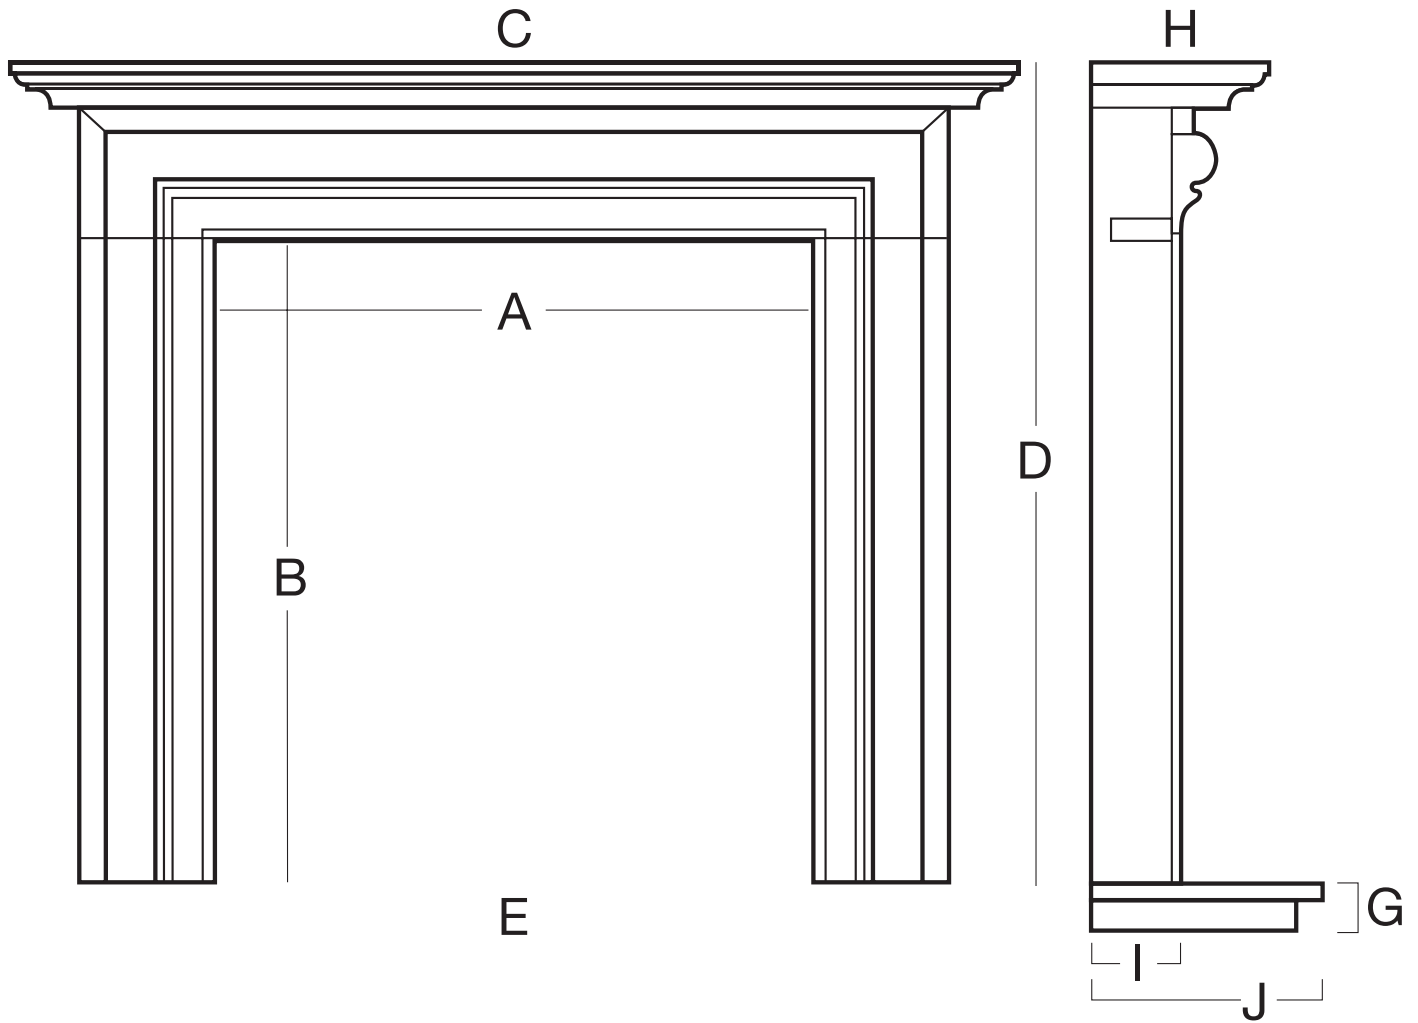

## Modena Mantelpiece

| MODEL     | A    | B   | C    | D    | E    | F    | G  | H   | I   | J   |
|-----------|------|-----|------|------|------|------|----|-----|-----|-----|
| MODENA 55 | 915  | 916 | 1400 | 1140 | 1235 | 1500 | 55 | 240 | 171 | 380 |
| MODENA 65 | 1080 | 950 | 1630 | 1189 | 1438 | 1600 | 55 | 240 | 171 | 380 |

All measurements in millimetres.

This Mantel is available in Turkish Limestone.