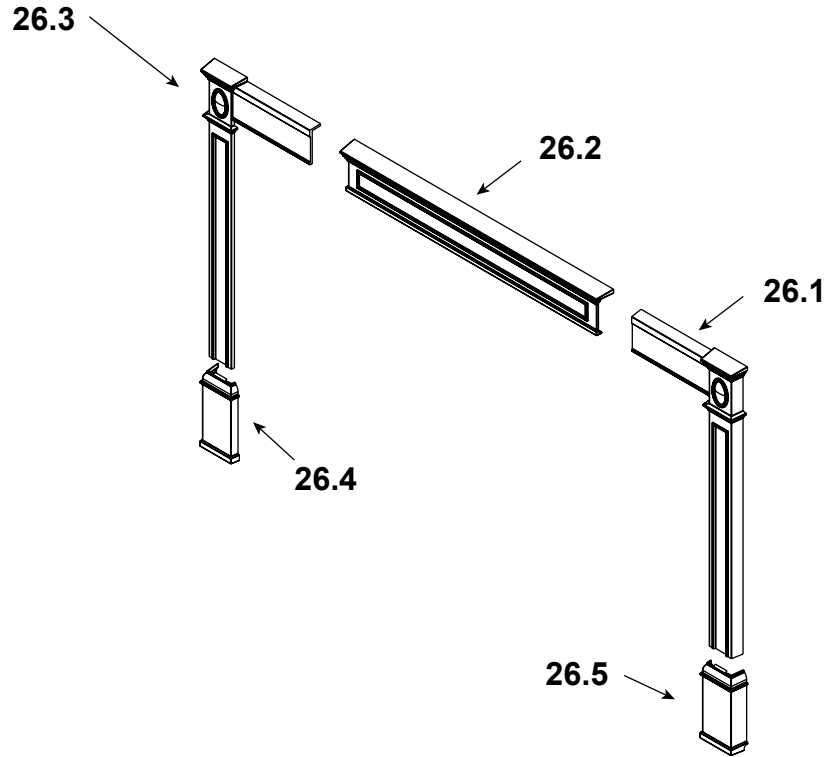

#26 Metal Surround Assemblies

IMPORTANT: THIS IS DATED INFORMATION. Parts must be ordered from a dealer or distributor. **Hearth and Home Technologies does not sell directly to consumers.** Provide model number and serial number when requesting service parts from your dealer or distributor.

Stocked at Depot

ITEM	DESCRIPTION	COMMENTS	PART NUMBER	
26.1	Trim Leg Right	Matte Black	414-7130MBK	
26.2	Trim Header	Matte Black	414-7110MBK	
26.3	Trim Leg Left	Matte Black	414-7120MBK	
26.4	Trim Footer Left	Matte Black	414-7090MBK	
26.5	Trim Footer Right	Matte Black	414-7100MBK	
	Component Pack		SRV7063-055	
	Surrounds, Metal	Standard	SP-GRAND-STD	
		Large	SP-GRAND-LRG	
	Trim Kit	Black	TRIMKIT-4331-BK	
		Gold	TRIMKIT-4331-GD	
		Nickel	TRIMKIT-4331-NL	
	Trim Kit	Black	TRIMKIT-5134-BK	
		Gold	TRIMKIT-5134-GD	
		Nickel	TRIMKIT-5134-NL	
	Component Pack		SRV7063-056	
	Mantel Deflector		SRV7075-512