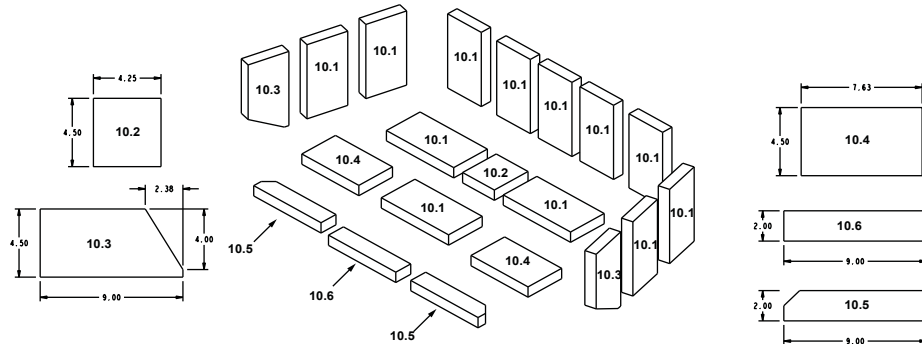

Stocked at Depot

ITEM	DESCRIPTION	COMMENTS	PART NUMBER	
1	Convection Back		SRV7075-110	
	Screw, sheet Metal #8 x 1/2 S Grip	Pkg of 40	12460/40	Y
	Screw, Hex Washer Head Ms 1/4-20 x 3/4	Pkg of 25	220-0080/25	Y
2	Flue Attach Ring		SRV7044-154	
	Bolt 5/16-18 x 1 Hex Head	Pkg of 12	27887/12	Y
	Nut, flanged, 5/16 -18, black	Pkg of 10	A-3483-1/10	Y
3	Gasket, Flue Collar		SRV7044-194	
4	Chimney Attach Ring		SRV7044-181	
5	Ceramic Fiber Blanket	1/2" Thick	SRV7075-187	Y
6	Baffle Board		SRV7075-186	Y

#10 Brick Assembly

10	Brick Assembly		SRV7075-021	
10.1	Brick 1 (9 x 4.50 x 1.25), Pumice	Qty 12 req		
10.2	Brick 2 (4.5 x 4.25 x 1.25)	Qty 1 req		
10.3	Brick 3 (9.00 x 4.50 x 1.25) w/Angle	Qty 2 req		
10.4	Brick 4 (7.63 x 4.50 x 1.25)	Qty 2 req		
10.5	Brick 5 (9.00 x 2.00 x 1.25) w/Angle	Qty 2 req		
10.6	Brick 6 (9.00 x 2.00 x 1.25)	Qty 1 req		
	Brick, Uncut	Single	832-0550	
	Brick, Uncut	Set of 6	832-3040	