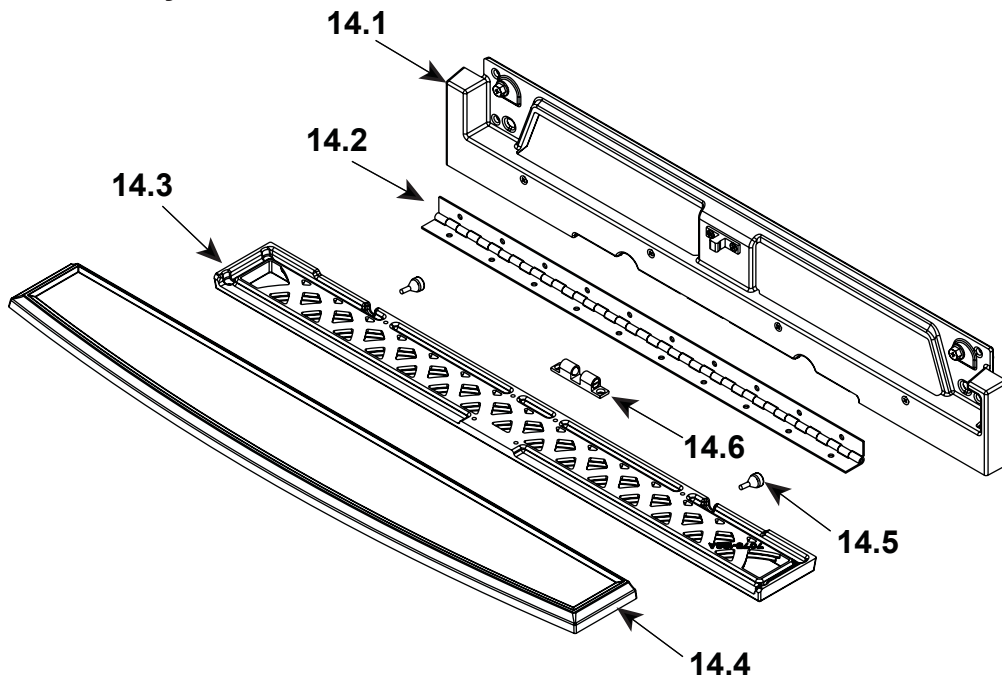

#14 Access Assembly

IMPORTANT: THIS IS DATED INFORMATION. Parts must be ordered from a dealer or distributor. **Hearth and Home Technologies does not sell directly to consumers.** Provide model number and serial number when requesting service parts from your dealer or distributor.

Stocked at Depot

ITEM	DESCRIPTION	COMMENTS	PART NUMBER	
14	Access Assembly	Matte Black	SRV7063-010MBK	
	Bolt, Hex Washer Head Serrated Flange 1/4-20 x 3/4	Pkg of 25	228-0120/25	Y
	Washer, Bonded 5/16 x 3/4	Pkg of 10	229-0910/10	Y
14.1	Front, Lower		SRV7063-125MBK	
	Bolt, Hex Washer Head Serrated Flange 1/4-20 x 3/4	Pkg of 25	228-0120/25	Y
	Washer, Bonded 5/16 x 3/4	Pkg of 10	229-0910/10	Y
14.2	Hinge, Continuous		7000-510	
	Screw, Flat Head Phillips 8-32 x 1/2	Pkg of 12	220-0490/12	Y
14.3	Access	Matte Black	SRV7075-127MBK	
	Screw, Flat Head Phillips 8-32 x 1/2	Pkg of 12	220-0490/12	Y
14.4	Ash Lip	Matte Black	SRV7075-135MBK	
	Bolt, Hex Washer Head Serrated Flange 1/4-20 x 3/4	Pkg of 25	228-0120/25	Y
	Washer, Bonded 5/16 x 3/4	Pkg of 10	229-0910/10	Y
14.5	Bumper, Rubber	Pkg of 12	SRV224-0340/12	Y
14.6	Twin Ball Catch/ Striker		SRV7000-532	Y
	Screw, Flat Head Phillips 8-32 x 1/2	Pkg of 12	220-0490/12	Y
15	Blower Retainer		SRV7063-139	
	Screw, Pan Head phillips 8-32 x 3/8	Pkg of 40	225-0500/40	Y
16	Blower Assembly, 240V		SRV7000-629	Y

Additional service part numbers appear on following page.