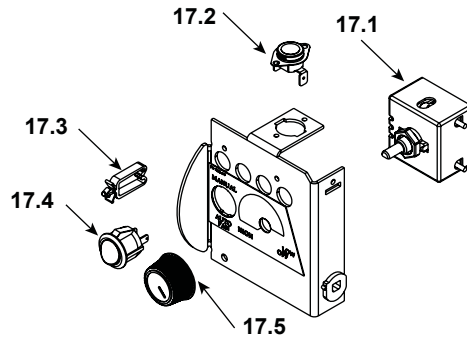

#17 Control Assembly

IMPORTANT: THIS IS DATED INFORMATION. Parts must be ordered from a dealer or distributor. **Hearth and Home Technologies does not sell directly to consumers.** Provide model number and serial number when requesting service parts from your dealer or distributor.

**Stocked
at Depot**

ITEM	DESCRIPTION	COMMENTS	PART NUMBER	
17	Control Panel Assembly		SRV7063-020	
17.1	Rheostat, Speed Control		842-0370	Y
17.2	Disc, Snap, Convection Blower		SRV230-0470	Y
17.3	Wire Clip	Pkg of 10	7000-400/10	Y
17.4	Rocker Switch, round		SRV7000-515	Y
17.5	Knob, Speed Control		200-2041	Y
18	Upper Front	Matte Black	SRV7075-121MBK	
	Door Rope, Knit, 7/16", Black, also used to seal front face to firebox		844-6730	Y
	Screw, Fn Tx 1/4 x-20 x 1	Pkg of 10	7000-622/10	Y
19	Combustion Cover Assembly		SRV7075-196	
	Screw, Sheet Metal #8 x 1/2 S-Grip	Pkg of 40	12460/40	Y
20	Leg Extension	Left or Right	SRV7046-170	
21	Burn Rate Control Assembly		SRV7075-005	Y
	Screw Hex Washer Head Ms 1/4-20 X 3/4	Pkg of 25	220-0080/25	Y
	Screw, Sheet Metal #8 x 1/2 S-Grip	Pkg of 40	12460/40	Y
22	Timer Control Assembly		SRV7075-007	Y
	Screw, Pan Head Phillips 8-32 x 3/8	Pkg of 40	225-0500/40	Y
	Timer (Only) Replacement		SRV480-1940	Y
23	Timer Door Assembly		SRV7075-054	
	Screw Hex Washer Head Ms 1/4-20 X 3/4	Pkg of 25	220-0080/25	Y
24	Tube Channel Base Assembly w/Cover		SRV7075-192	
	Screw Hex Washer Head Ms 1/4-20 X 3/4	Pkg of 25	220-0080/25	Y
	Screw, Sheet Metal #8 x 1/2 S-Grip	Pkg of 40	12460/40	Y
	15 Degree Adapter		DV-6DLR-E15ADSS	
	Component Pack		SRV7075-032	Y
	Gasket, Air Inlet Damper		7033-282	Y
	Glass Tape, 3/4 x 5'	6 Ft	832-0460	Y
	Knob	Pkg of 2	32284/2	Y
	Outside Air Cover Plate		SRV7044-217	
	Power Cord		SRV7000-730	

Additional service part numbers appear on following page.