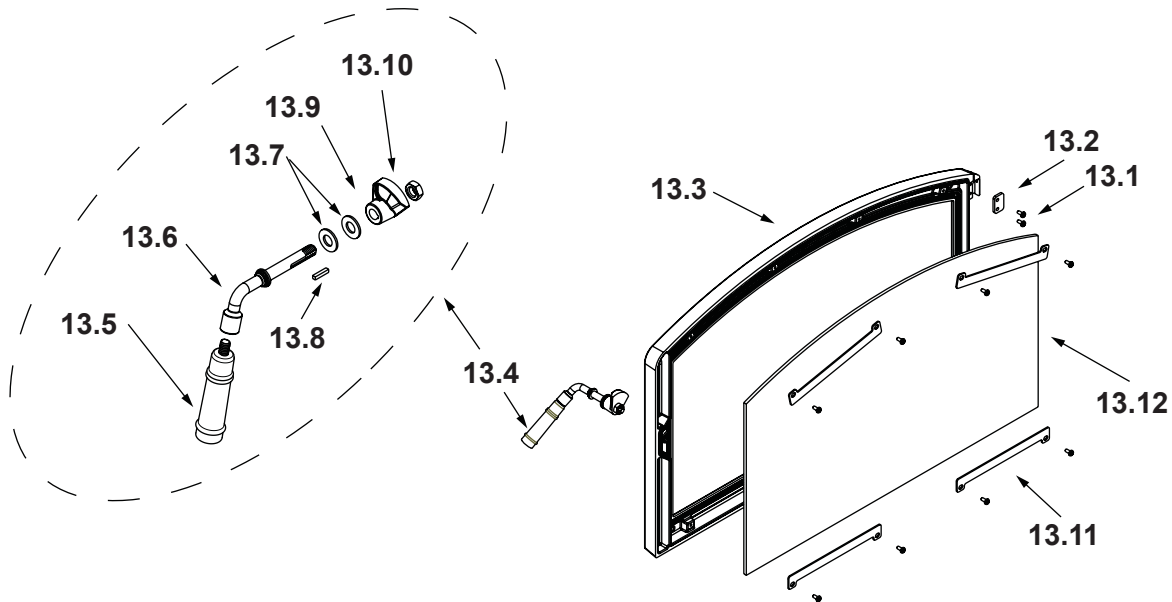

IMPORTANT: THIS IS DATED INFORMATION. Parts must be ordered from a dealer or distributor. **Hearth and Home Technologies does not sell directly to consumers.** Provide model number and serial number when requesting service parts from your dealer or distributor.

**Stocked
at Depot**

ITEM	DESCRIPTION	COMMENTS	PART NUMBER	
11	Andiron	2 Sets	SRV7061-020	
	Screw Fh Tx 1/4-20 x 1		7000-622/10	Y
12	Hinge, Male		SRV450-2810	
	Screw 10-32 x 0.75 Hex Washer Head Ser Flg		7000-618/4	Y

#13 Door Assembly

13	Door Assembly		SRV7063-009MBK	
13.1	Screw, Pan Head Phillips, 8-32 x 3/8	Pkg of 40	225-0500/40	Y
13.2	Hinge Retainer		SRV7063-160	
13.3	Door		SRV7075-123MBK	
13.4	Door Handle Assembly		SRV7063-014	Y
13.5	Fiber Handle		SRV7060-212	Y
13.6	Door Handle		SRV7063-137	
13.7	Washer, Sae 3/8 (3 ea)	Pkg of 3	832-0990	Y
13.8	Key, cam Latch		SRV430-1151	
13.9	Cam Latch		SRV430-1141	
13.10	Nut, Side Lock Jam	Pkg of 24	226-0100/24	Y
13.11	Glass Retainer Lower	Set of 4	SRV7063-166	
	Screw, Pan Head Phillips, 8-32 x 3/8	Pkg of 40	225-0500/40	Y
13.12	Glass Assembly		SRV7063-011	Y

Additional service part numbers appear on following page.