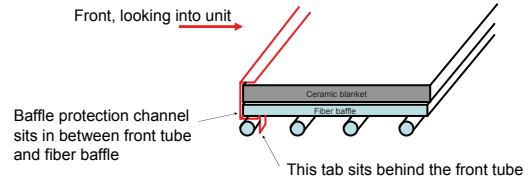

IMPORTANT: THIS IS DATED INFORMATION. Parts must be ordered from a dealer or distributor. **Hearth and Home Technologies does not sell directly to consumers.** Provide model number and serial number when requesting service parts from your dealer or distributor.

Stocked at Depot

ITEM	DESCRIPTION	COMMENTS	PART NUMBER	
1	Convection Back		SRV7075-110	
	Screw, sheet Metal #8 x 1/2 S Grip	Pkg of 40	12460/40	Y
	Screw, Hex Washer Head Ms 1/4-20 x 3/4	Pkg of 25	220-0080/25	Y
2	Flue Attach Ring		SRV7044-154	
	Bolt 5/16-18 x 1 Hex Head	Pkg of 12	27887/12	Y
	Nut, flanged, 5/16 -18, black	Pkg of 10	A-3483-1/10	Y
3	Gasket, Flue Collar		SRV7044-194	
4	Chimney Attach Ring		SRV7044-181	
5	Ceramic Fiber Blanket	1/2" Thick	SRV7075-187	Y
6	Baffle Board		SRV7075-186	Y

#7 Baffle Protection Channel

Side view

7	Baffle Protection Channel		SRV7046-165	Y
8	Tube Support Rack		SRV7075-193	Y
	Screw, Hex Washer Head Ms 1/4-20 x 3/4	Pkg of 25	220-0080/25	Y
9	Tube Channel Assembly		SRV7075-004	Y
	Screw, Hex Washer Head Ms 1/4-20 x 3/4	Pkg of 25	220-0080/25	Y
	Nut, Ser Flange samll 1/4-20	Pkg of 24	226-0130/24	Y