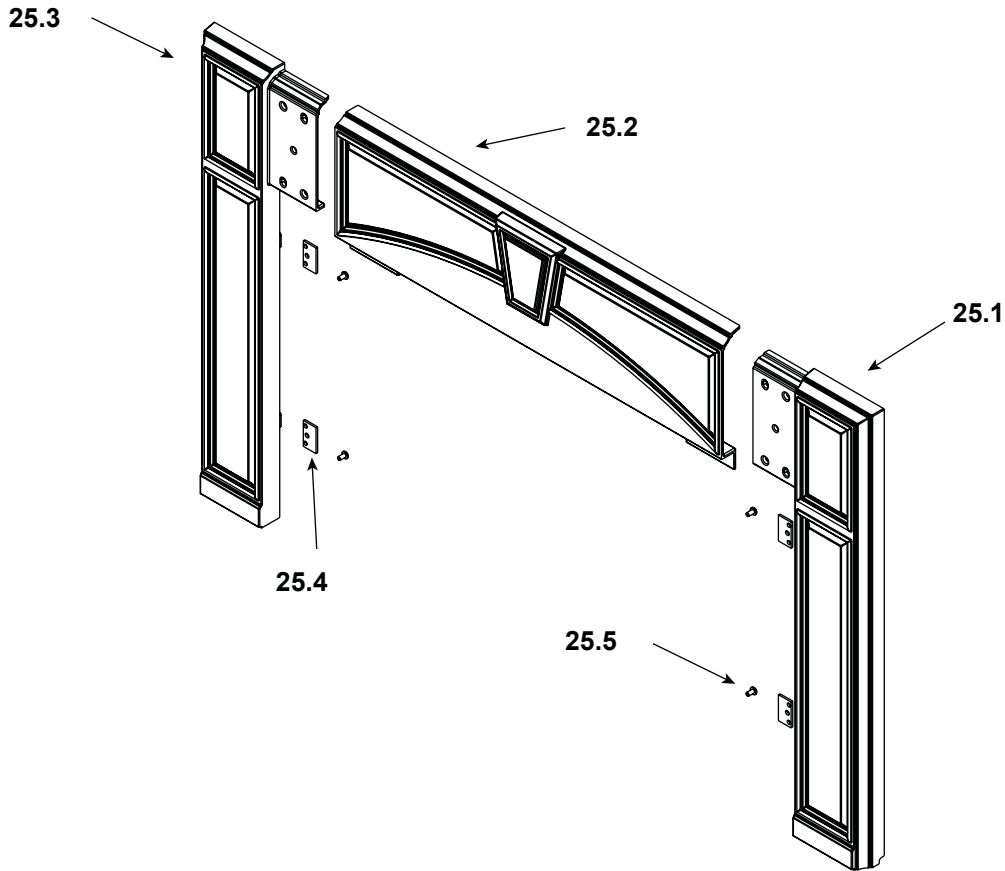

#25 Cast Surround Assemblies

IMPORTANT: THIS IS DATED INFORMATION. Parts must be ordered from a dealer or distributor. **Hearth and Home Technologies does not sell directly to consumers.** Provide model number and serial number when requesting service parts from your dealer or distributor.

**Stocked
at Depot**

ITEM	DESCRIPTION	COMMENTS	PART NUMBER	
25	Surrounds, Cast	Matte Black	SP-GRAND-CC-MBK	
25.1	Surround Right	Matte Black	SRV7075-131MBK	
25.2	Surround Top	Matte Black	SRV7075-129MBK	
25.3	Surround Left	Matte Black	SRV7075-133MBK	
25.4	Surround Retainer	Qty 4 req	SRV7063-136	
25.5	1/4-20 x 50 Phillips Pan Head Screw	Pkg of 12	32281/12	Y
	Component Pack		SRV7063-054	

Additional service part numbers appear on following page.