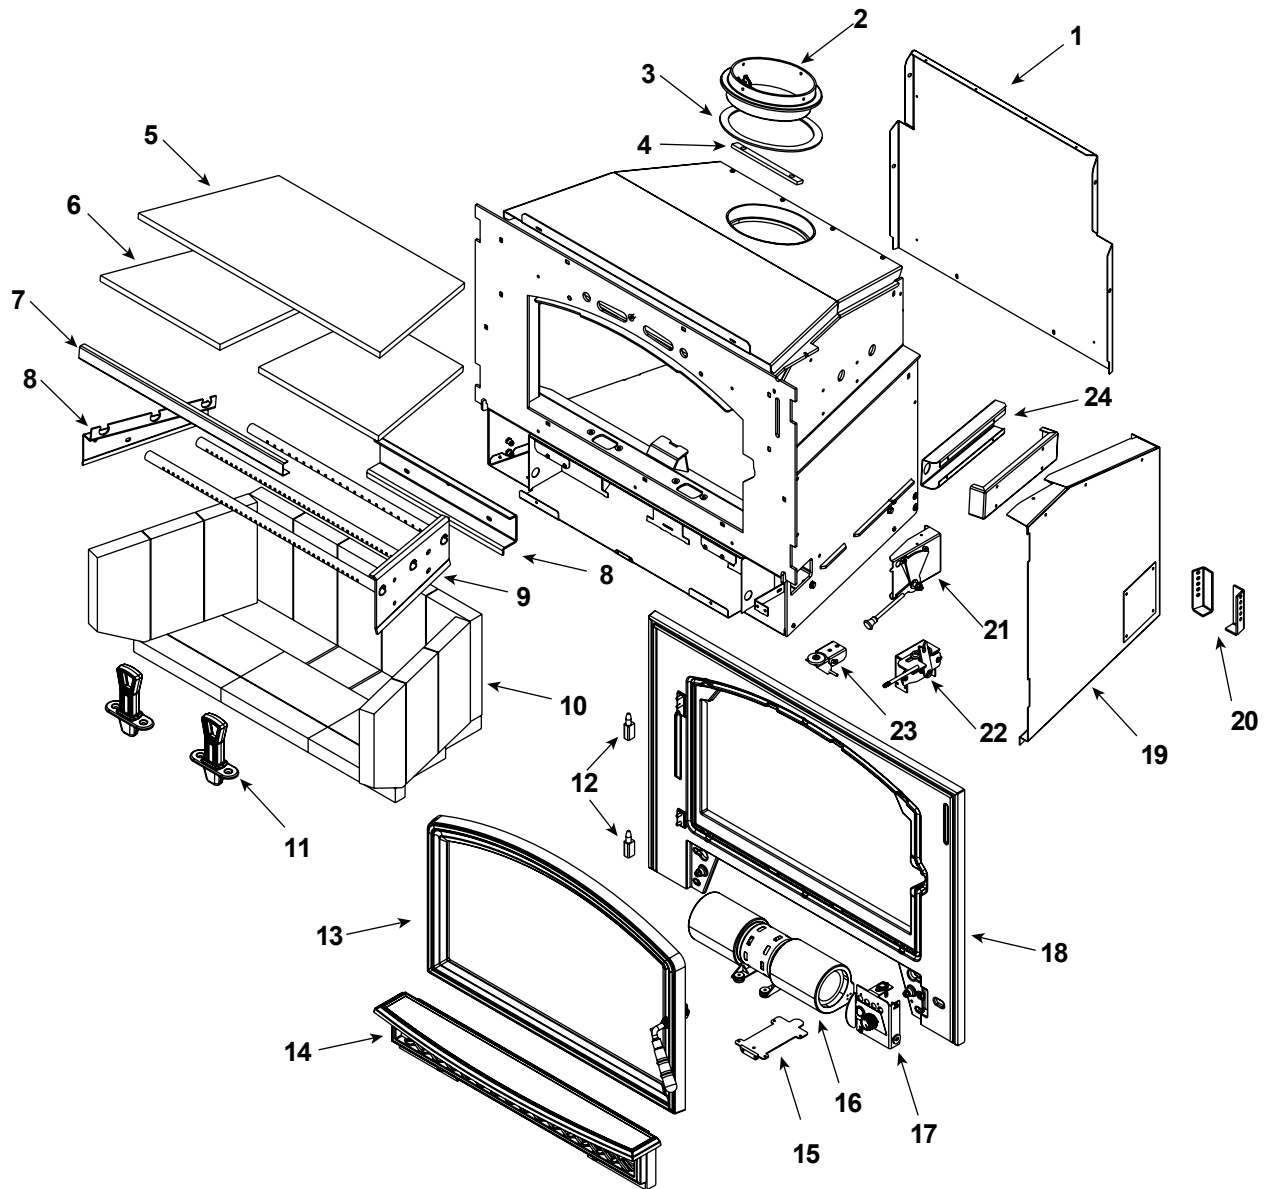

Grand-MBK-AU

Part number list on following page.

IMPORTANT: THIS IS DATED INFORMATION. Parts must be ordered from a dealer or distributor. **Hearth and Home Technologies does not sell directly to consumers.** Provide model number and serial number when requesting service parts from your dealer or distributor.

Stocked at Depot

ITEM	DESCRIPTION	COMMENTS	PART NUMBER	
1	Convection Back		SRV7075-110	
	Screw, sheet Metal #8 x 1/2 S Grip	Pkg of 40	12460/40	Y
	Screw, Hex Washer Head Ms 1/4-20 x 3/4	Pkg of 25	220-0080/25	Y
2	Flue Attach Ring		SRV7044-154	
	Bolt 5/16-18 x 1 Hex Head	Pkg of 12	27887/12	Y
	Nut, flanged, 5/16 -18, black	Pkg of 10	A-3483-1/10	Y
3	Gasket, Flue Collar		SRV7044-194	
4	Chimney Attach Ring		SRV7044-181	
5	Ceramic Fiber Blanket	1/2" Thick	SRV7075-187	Y
6	Baffle Board		SRV7075-186	Y

#7 Baffle Protection Channel

Side view

7	Baffle Protection Channel		SRV7046-165	Y
8	Tube Support Rack		SRV7075-193	Y
	Screw, Hex Washer Head Ms 1/4-20 x 3/4	Pkg of 25	220-0080/25	Y
9	Tube Channel Assembly		SRV7075-004	Y
	Screw, Hex Washer Head Ms 1/4-20 x 3/4	Pkg of 25	220-0080/25	Y
	Nut, Ser Flange samll 1/4-20	Pkg of 24	226-0130/24	Y

#10 Brick Assembly