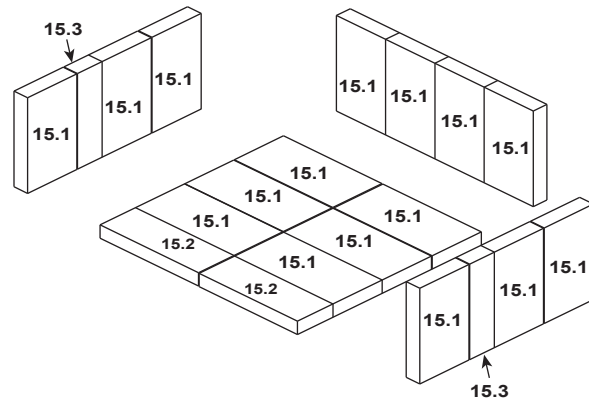

#15 Brick Assembly

14	Burn Rate Control		
14.1	Burn Rate Control Assembly		SRV7056-008
14.2	Spring Handle, 1/4" Black		SRV7000-614
14.3	Door Gasket		7033-282
14.4	Inlet Door Assembly		SRV7056-009
14.5	Inlet Lever		SRV7056-130
15	Brick Assembly		SRV7056-007
15.1	Brick 1 (9 X 4.35 X 1.25)	Qty 16 Req	
15.2	Brick 2 (9 X 3.25 X 1.25)	Qty 2 req.	
15.3	Brick 3 (9 x 2.5 x 1.25)	Qty 2 req.	
	Brick, Single Uncut		832-0550
	Brick, 6 Pack Uncut		832-3040

Additional Service Parts on following page.