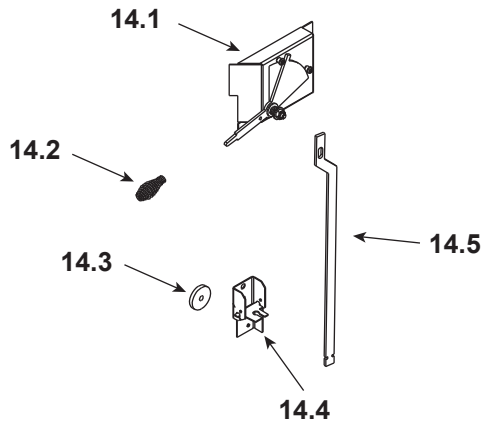

ITEM	DESCRIPTION	COMMENTS	PART NUMBER
1	Convection Air Channel		SRV7056-115
2	Combustion Air channel		SRV7056-116
3	Flue Collar		SRV7000-302
4	Side Panel-Left		SRV7056-133
5	Ceramic Blanket (1/2" Thick)		832-3390
6	Baffle Board	Pkg of 2	SRV7033-209
7	Baffle Protection Channel		SRV7056-147
8	Retainers- Tube Support		SRV7056-132
9	Pedestal Assembly		SRV7056-003
10	OA Cover Plate		SRV7044-217
11	Side Panel-Right		SRV7056-117
12	Tube Channel Cover		SRV7056-125
13	Tube Channel Assembly		SRV7056-006

14 Inlet Assembly

#15 Brick Assembly

14	Burn Rate Control		
14.1	Burn Rate Control Assembly		SRV7056-008
14.2	Spring Handle, 1/4" Black		SRV7000-614
14.3	Door Gasket		7033-282
14.4	Inlet Door Assembly		SRV7056-009
14.5	Inlet Lever		SRV7056-130
15	Brick Assembly		SRV7056-007
15.1	Brick 1 (9 X 4.35 X 1.25)	Qty 16 Req	
15.2	Brick 2 (9 X 3.25 X 1.25)	Qty 2 req.	
15.3	Brick 3 (9 x 2.5 x 1.25)	Qty 2 req.	
	Brick, Single Uncut		832-0550
	Brick, 6 Pack Uncut		832-3040