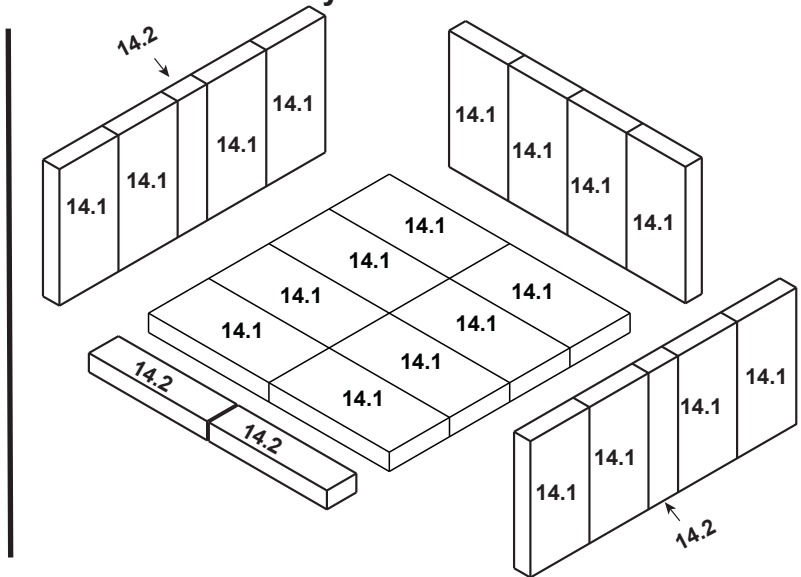

#14 Brick Assembly

13	Burn Rate Control		
13.1	Burn Rate Control Assembly		SRV7057-011
13.2	Spring Handle, 1/4" Black		SRV7000-614
13.3	Door Gasket		7033-282
13.4	Inlet Door Assembly		SRV7056-009
13.5	Inlet Lever		SRV7057-113
14	Brick Assembly		SRV7057-003
14.1	Brick 1 (9 X 4.5 X 1.25)	Qty 20 Req	
14.2	Brick 2 (9 X 2.25 X 1.25)	Qty 4 req.	
	Brick, Single Uncut		832-0550
	Brick, 6 Pack Uncut		832-3040

Additional Service Parts on following page.