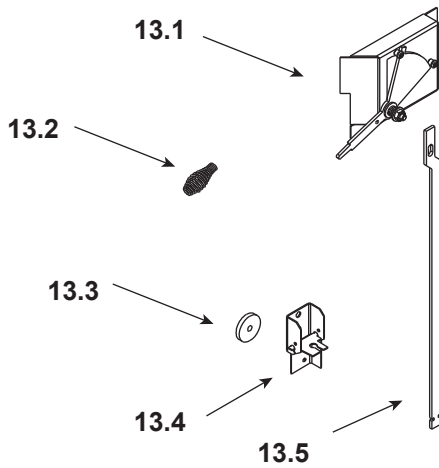

IMPORTANT: THIS IS DATED INFORMATION. Parts must be ordered from a dealer or distributor. **Hearth and Home Technologies does not sell directly to consumers.** Provide model number and serial number when requesting service parts from your dealer or distributor.

ITEM	DESCRIPTION	COMMENTS	PART NUMBER
1	Convection Air Channel		SRV7057-112
2	Combustion Air Channel		SRV7056-116
3	Side Panel-Left		SRV7057-010
4	Ceramic Blanket (1/2" Thick)		832-3390
5	Baffle Board	Pkg of 2	SRV7057-116
6	Baffle Protection Channel		SRV7056-147
7	Retainers- Tube Support		SRV7057-118
8	Pedestal Assembly		SRV7057-005
9	OA Cover Plate		SRV7044-217
10	Side Panel-Right		SRV7057-008
11	Tube Channel Cover		SRV7057-122
12	Tube Channel Assembly		SRV7057-007

#13 Inlet Assembly