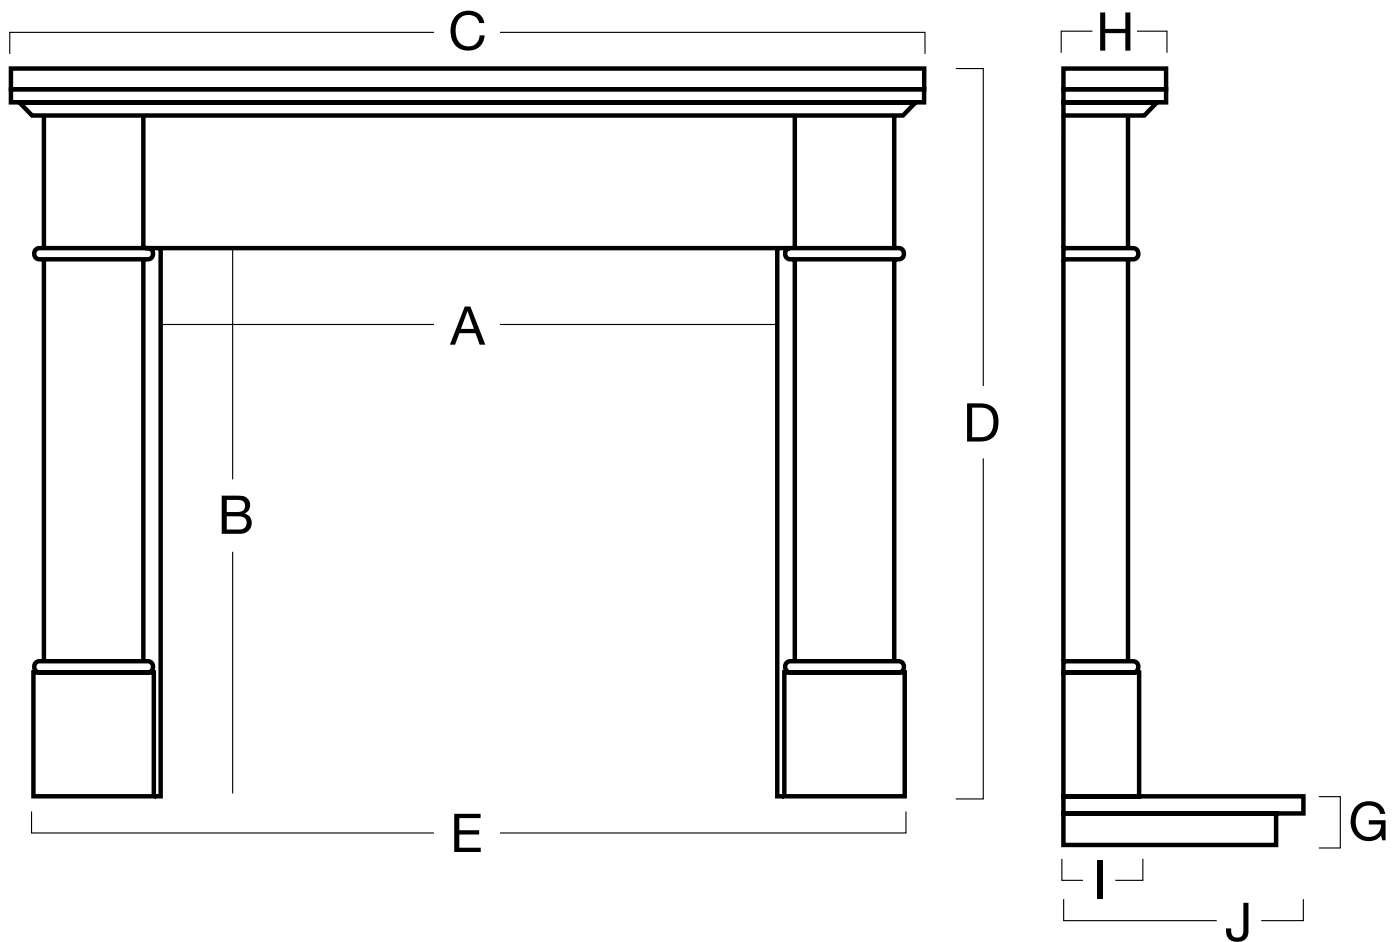

Windsor Mantelpiece

MODEL	A	B	C	D	E	F	G	H	I	J
WINDSOR 56	900	900	1420	1175	1320	1500	55	180	135	380
WINDSOR 63	1080	950	1605	1225	1505	1600	55	180	135	380

All measurements in millimetres.

This Mantel is available in Turkish Limestone.